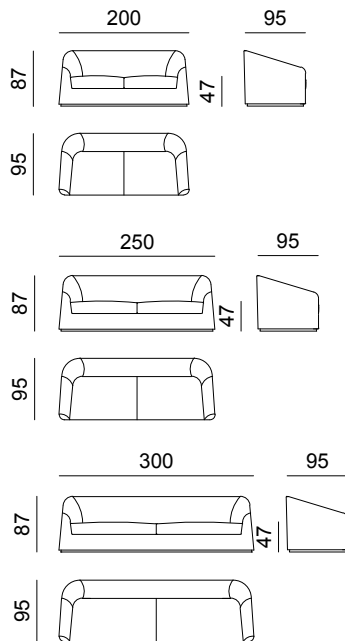

CLARISSE sofa

- Width:** L200 - 250 - 300
- Height:** H87
- Depth:** P95
- Weight:** 65kg - 80kg - 100kg / 143lb - 176lb - 220lb
- Structure:** Plywood frame. Feet available in wooden finish
- Covering:** Fabric or Leather
- Notes:** Sofa with removable covering

Technical drawing

COM requirement L200
fabric: 14 linear meters
leather: 25 square meters

COM requirement L250
fabric: 16 linear meters
leather: 30 square meters

COM requirement L300
fabric: 20 linear meters
leather: 40 square meters

Decorative pillow
 L50 x H45
fabric: 0.8 linear meters
leather: 2 square meters

	Email: info@oasisgroup.it		.	.	.
	Fax: 0434/654850		.	.	.
	Telephone number: 0434/654752		.	.	.
			02/02/18 Rev.1 aggiornate misure	Padovan M.	
Model		Size	Description		Item ref
HOME		A4	CLARISSE		5HMSCA_ _ _
Draftsman	Check	Date	Scale	sofa	Drawing ref
					Date of final approval
					TECHNICAL OFFICE