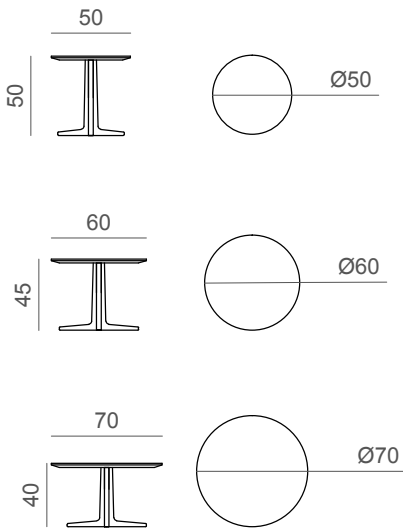

LUIS round side table

Width: Ø50 - 60 - 70
Height: H50 - 45 - 40
Depth: Ø50 - 60 - 70
Weight: 8kg - 9kg - 10kg / 18lb - 20lb - 22lb
Structure: Wooden structure available in wooden finish, matt or glossy lacquer

Technical drawing

	Email: info@oasisgroup.it		.	.	.
	Fax: 0434/654850		.	.	.
	Telephone number: 0434/654752		.	.	.
	0434/654752		.	.	.
Model		Size	Description		Item ref
HOME		A4	LUIS		5HMTS0_
Draftsman	Check	Date	round side table		Drawing ref
Martin S.	Santin S.	25/05/16			Date of final approval
					TECHNICAL OFFICE