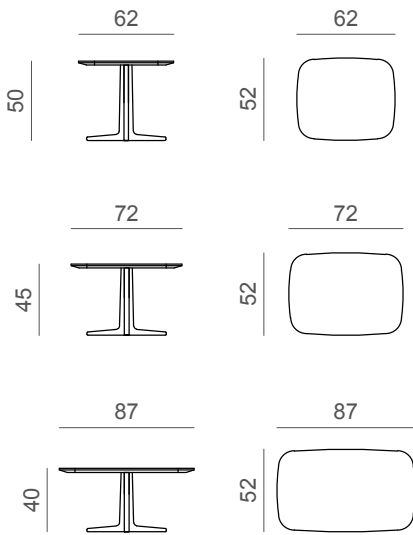

LUIS side table

Width: L62 - 72 - 87
Height: H50 - 45 - 40
Depth: P52
Weight: 8kg - 10kg - 12kg / 18lb - 22lb - 26lb
Structure: Wooden structure available in wooden finish, matt or glossy lacquer

Technical drawing

	Email: info@oasisgroup.it		.	.	.
	Fax: 0434/654850		.	.	.
	Telephone number: 0434/654752		.	.	.
			.	.	.
Model HOME		Size A4	Description LUIS		Item ref 5HMTSR_ _
Draftsman	Check	Date	Scale	side table	
Martin S.	Santin S.	25/05/16	.		
				Date of final approval	TECHNICAL OFFICE