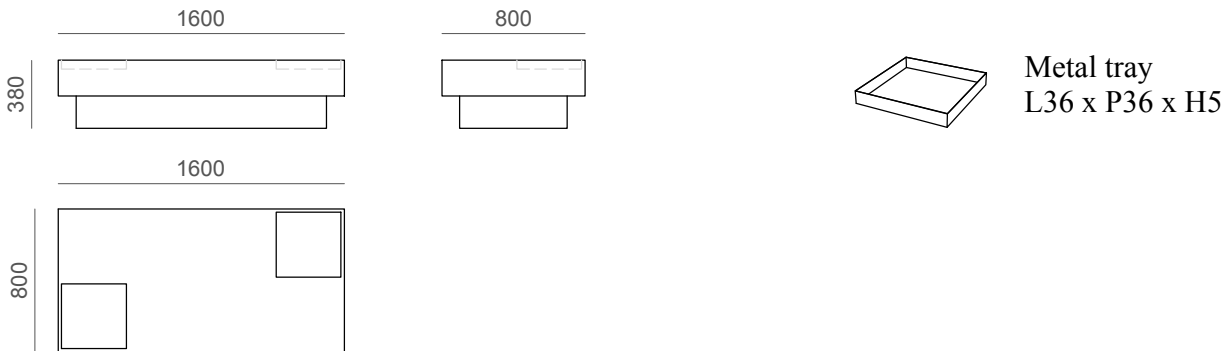

YVES coffee table

- Width:** L160
- Height:** H38
- Depth:** P80
- Weight:** 92kg / 203lb
- Structure:** Wooden structure available in wood finish, matt or glossy lacquered.
- Notes:** The metal tray is available in chrome, bronze or gold finish.

Technical drawing

	Email: info@oasisgroup.it		.	.	.		
	Fax: 0434/654850		.	.	.		
	Telephone number: 0434/654752		.	.	.		
	0434/654752		.	.	.		
Model HOME			Size A4	Description YVES coffee table 160x80		Item ref 5HMTY1M _ _ _ _	
Draftsman Martin S.	Check Santin S.	Date 25/05/16	Scale			Drawing ref	
						Date of final approval	TECHNICAL OFFICE