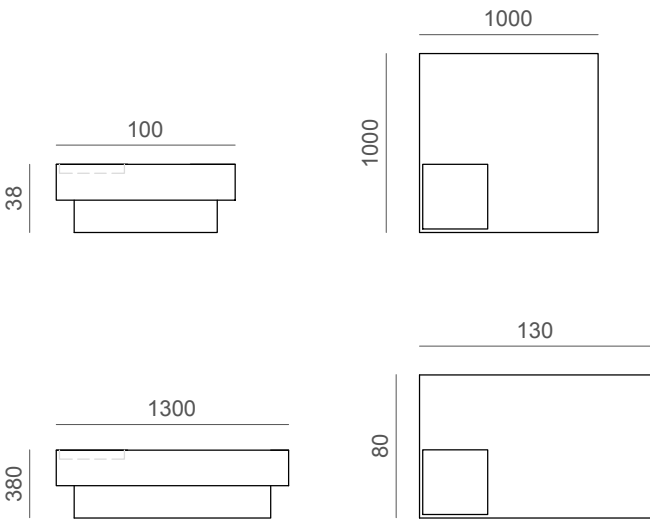

# YVES coffee table

- Width:** L100 - 130
- Height:** H38
- Depth:** P100 - 80
- Weight:** 53kg - 57kg / 117lb - 126lb
- Structure:** Wooden structure available in wood finish, matt or glossy lacquer.
- Notes:** Wooden tray (optional) available in wood finish, matt or glossy lacquer

## Technical drawing

Wooden tray accessory  
L36 x P36 x H5

	Email: info@oasisgroup.it		.	.	.		
	Fax: 0434/654850		.	.	.		
	Telephone number: 0434/654752		.	.	.		
	0434/654752		.	.	.		
Model HOME			Size A4	Description YVES coffee table		Item ref 5HMTY1_ _ _ _ _	
Draftsman	Check	Date	Scale			Drawing ref	
Martin S.	Santin S.	25/05/16	.			Date of final approval	TECHNICAL OFFICE