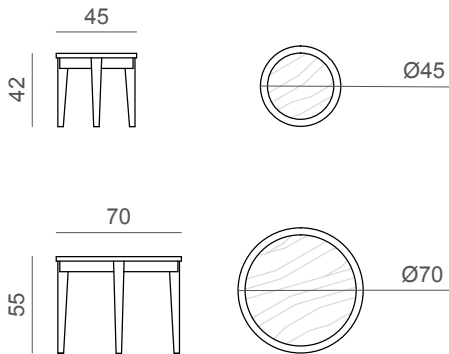

# ORFEO side table

- Width:** Ø45 - 70  
**Height:** H42 - 55  
**Depth:** Ø45 - 70  
**Weight:** 10kg - 16kg / 22lb - 35lb  
**Structure:** Wooden structure available in wooden finish, matt or glossy lacquer.  
**Notes:** Marble top available in 4 options: Nero Marquinia, Bianco Statuario, Emperador Light, Calacatta Oro

## Technical drawing

		Email:		.	.	.
		info@oasisgroup.it		.	.	.
		Fax:		.	.	.
		0434/654850		.	.	.
Telephone number:		.	.	.		
0434/654752		.	.	.		
Model			Size	Description	Item ref 5HMTRD0_____	
HOME			A4		ORFEO	Drawing ref
Draftsman	Check	Date	Scale	sidel table	Date of final approval	
Martin S.	Santin S.	25/05/16	.		.	TECHNICAL OFFICE