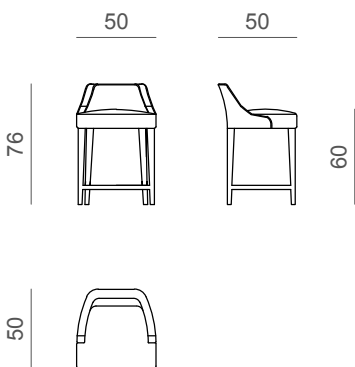

ISABEY 4 H76 stool

Width:	L50
Height:	H76
Depth:	P50
Weight:	11kg - 24,2lb
Structure:	Wooden legs available in wooden finish or matt /glossy lacquer
Covering:	Fabric or Leather
Notes:	Stool with non-removable covering.

Technical drawing

COM requirement

fabric: 2 linear meters

leather: 3 square meters

	Email:		.	.	.
	info@oasisgroup.it		.	.	.
	Fax:		.	.	.
	0434/654850		.	.	.
Telephone number:		.	.	.	
0434/654752		.	.	.	
Model		Size	Description		Item ref
HOME		A4	ISABEY 4 H76		5HMS7SB4__
Draftsman	Check	Date	Scale	stool	Drawing ref
Martin S.	Santin S.	05/05/16	.	.	Date of final approval
					TECHNICAL OFFICE