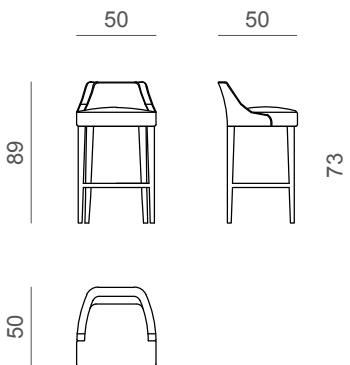

ISABEY 4 H89 stool

- Width:** L50
- Height:** H89
- Depth:** P50
- Weight:** 11kg - 24,2lb
- Structure:** Wooden legs available in wooden finish or matt /glossy lacquer
- Covering:** Fabric or Leather
- Notes:** Stool with non-removable covering.

Technical drawing

Com requirement
fabric: 2 linear meters
leather: 3 square meters

	Email: info@oasisgroup.it		.	.	.		
	Fax: 0434/654850		.	.	.		
	Telephone number: 0434/654752		.	.	.		
			.	.	.		
Model HOME			Size A4	Description ISABEY 4 H89		Item ref 5HMS8SB4__	
Draftsman	Check	Date	Scale	stool		Drawing ref	
Martin S.	Santin S.	05/05/16	.			Date of final approval	TECHNICAL OFFICE