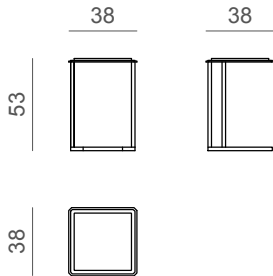

EDDY side table

- Width:** L38
- Height:** H53
- Depth:** P38
- Weight:** 8kg - 17,6lb
- Structure:** Metal frame available in chrome, bronze or gold finish.
- Notes:** Wooden top available in wood finish or matt/glossy lacquer.
Marble top available in 4 options: Nero Marquinia, Bianco Statuario, Emperador Light, Calacatta Oro

Technical drawing

	Email: info@oasisgroup.it		.	.	.	
	Fax: 0434/654850		.	.	.	
	Telephone number: 0434/654752		.	.	.	
	0434/654752		.	.	.	
Model HOME			Size A4	Description EDDY side table		Item ref 5HMTF03_ _ _ _
Draftsman Martin S.	Check Santin S.	Date 12/05/16	Scale			Drawing ref
				Date of final approval	TECHNICAL OFFICE	