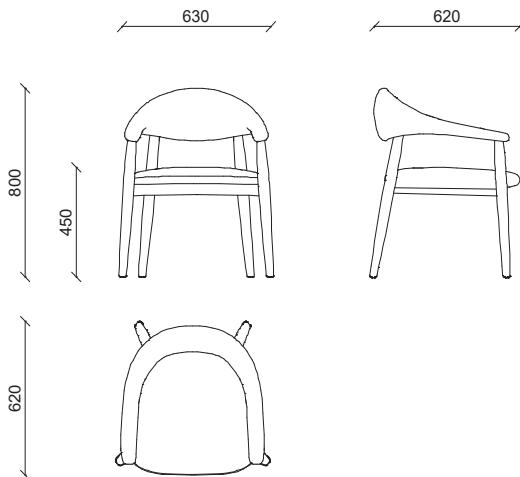

LARSEN

CHAIR

5HMSALAR_ Chair

TECHNICAL DESCRIPTION

Upholstered chair with not removable covering.
Self-piped chair.
Moka Oak wooden legs.

CHAIR

W mm 630
D mm 620
H mm 800
SH mm 450

Net Wight
kg 20
lb 44