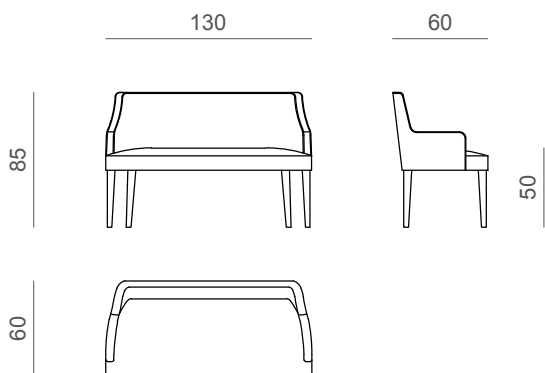

ISABEY 3 small bench

Width:	L130
Height:	H85
Depth:	P60
Weight:	21kg - 46lb
Structure:	Wooden legs available in wooden finish or matt /glossy lacquer
Covering:	Fabric or Leather
Notes:	Bench with non-removable covering.

Technical drawing

COM requirement
fabric: 3,5 linear meters
leather: 6 square meters

	Email: info@oasisgroup.it		.	.	.	
	Fax: 0434/654850		.	.	.	
	Telephone number: 0434/654752		.	.	.	
	0434/654752		.	.	.	
Model		Size	Description	Item ref 5HMPASBA__		
HOME		A4		ISABEY 3	Drawing ref	
Draftsman	Check	Date	Scale	small bench	Date of final approval	TECHNICAL OFFICE
Martin S.	Santin S.	28/04/16	.		.	