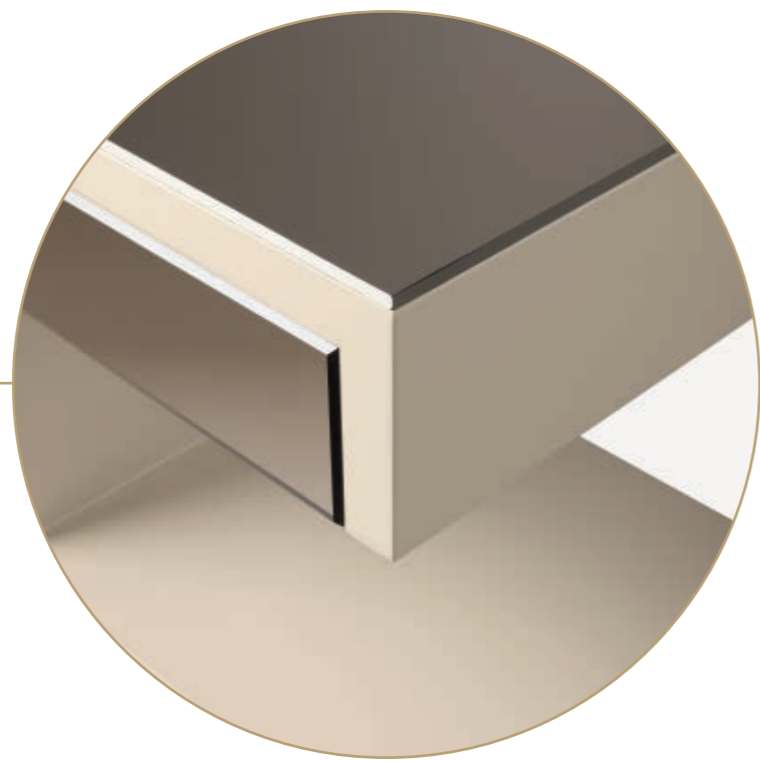

Rivoli

BEDSIDE TABLE
HOME COLLECTION

52 x 48 x 63 cm

Rivoli Glass Bedside Table
G164 glossy Lino finish / Bronze mirror