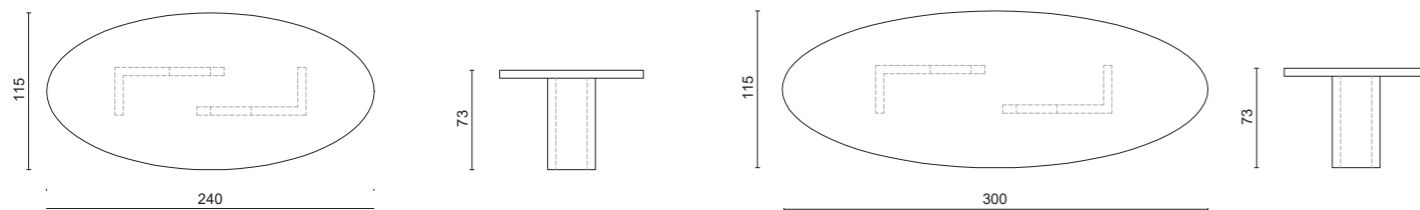

Tao

TABLE
HOME COLLECTION

Oval Version: 240 x 115 x 73 cm / 300 x 115 x 73 cm

240 x 115 x 73 cm
G501 glossy Tortora finish / Protective glass top / Bronze metal details