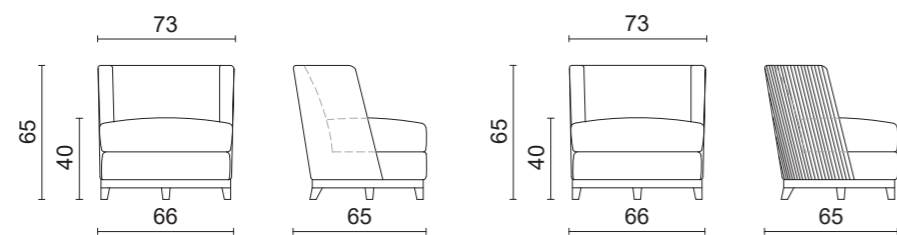

Ana

ARMCHAIR & SWIVEL ARMCHAIR
HOME COLLECTION
73 x 65 x 65 cm

Quilted Upholstery Version
E005 Moka Oak finish / T113C velvet (Cat. C)