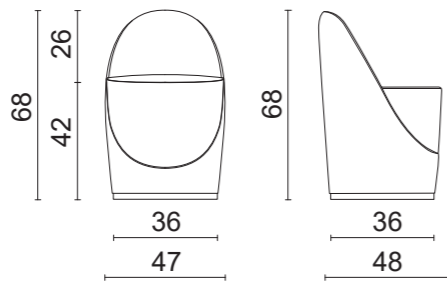

Eleonor

SMALL ARMCHAIR
HOME COLLECTION
47 x 48 x 68 cm

E005 Moka Oak finish / T157D fabric (Cat. D)