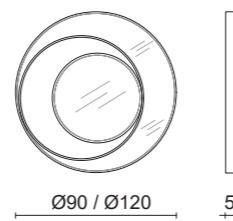

# Eclisse

MIRROR  
HOME COLLECTION

Ø90 x P5 cm / Ø120 x P5 cm

**Eclisse 2 Mirror** - Ø90 x P5 cm  
Bronze metal finish / Integrated LED lighting, on request

**Eclisse 3 Mirror** - Ø90 x P5 cm  
Bronze metal finish / Bronze mirror  
/ Integrated LED lighting, on request