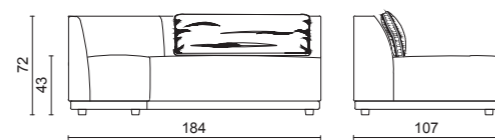

Nahlia

SOFA
HOME COLLECTION

130 x 107 x 72 cm / 184 x 107 x 72 cm / 260 x 107 x 72 cm