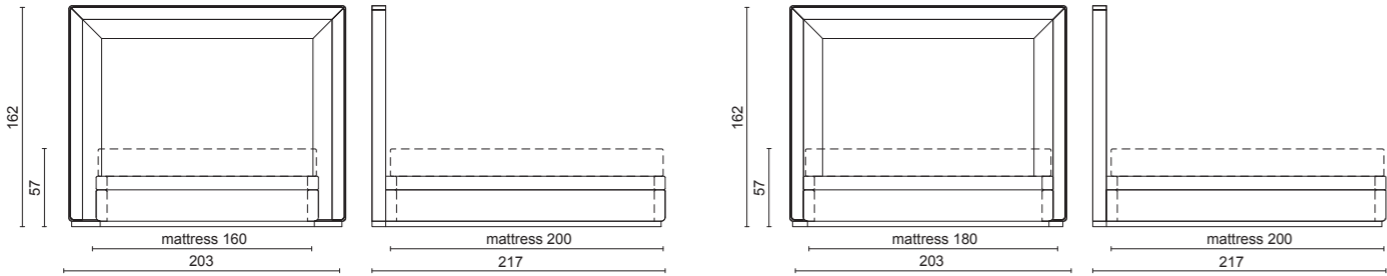

Louvre Small Bench - 160 x 45 x 40 cm
Upholstered in custom leather (Cat. M)