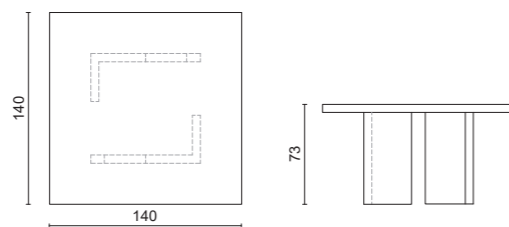

Tao

TABLE
HOME COLLECTION

Square Version: 140 x 140 x 73 cm

140 x 140 x 73 cm
E005 Moka Oak finish / Bronze metal details