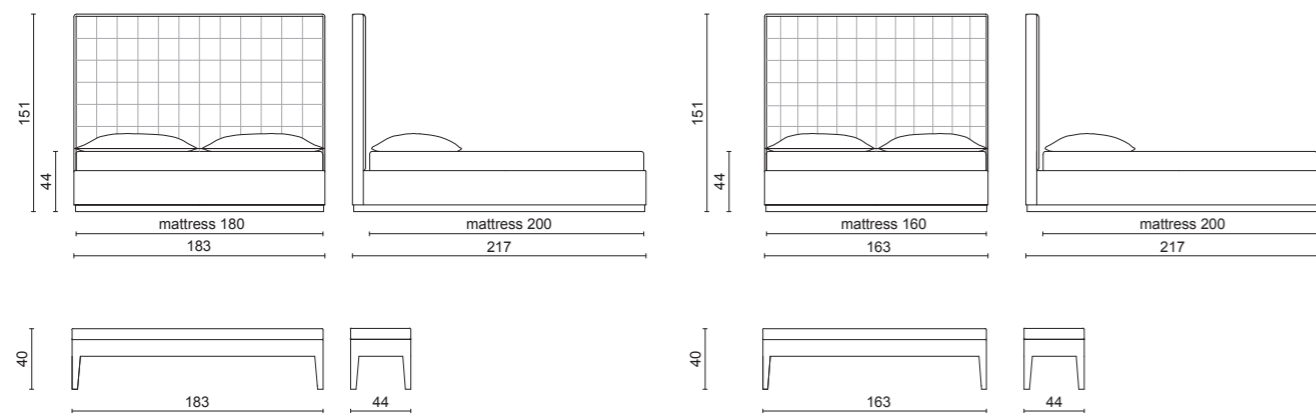

Lubecca

BED & SMALL BENCH HOME COLLECTION

Bed: 163 x 217 x 151 cm / 183 x 217 x 151 cm
Small Bench: 163 x 44 x 40 cm / 183 x 44 x 40 cm

Lubecca Bed - 163 x 217 x 151 cm
Upholstered headboard and base in custom velvet (Cat. C)

Lubecca Small Bench - 163 x 44 x 40 cm
Upholstered in custom velvet (Cat. C)