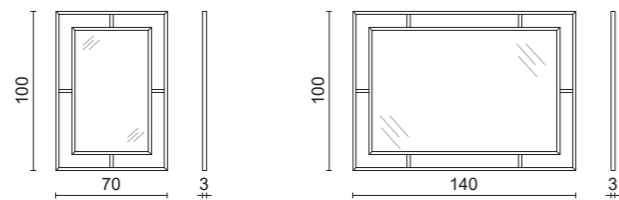

Casablanca

MIRROR
HOME COLLECTION

70 x 3 x 100 cm / 140 x 3 x 100 cm

70 x 3 x 100 cm
Bronze metal finish