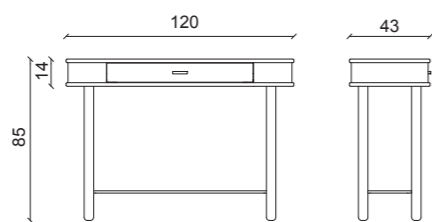

Marlene

CONSOLE
HOME COLLECTION

120 x 43 x 85 cm

E007 Black Oak finish / Bronze metal finish
/ Top in Statuarietto porcelain stone