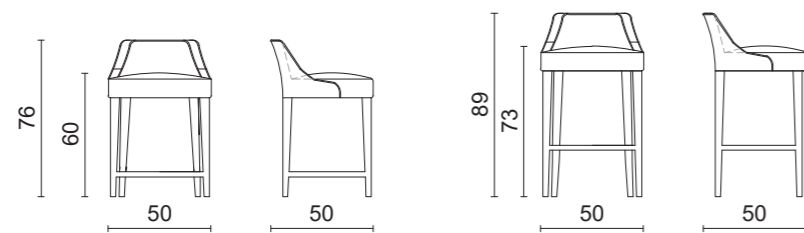

Isabey

STOOL
HOME COLLECTION
50 x 50 x 76 cm / 50 x 50 x 89 cm

Isabey 4 Stool
50 x 50 x 76 cm
M556 matt Black finish / T140B velvet (Cat. B)