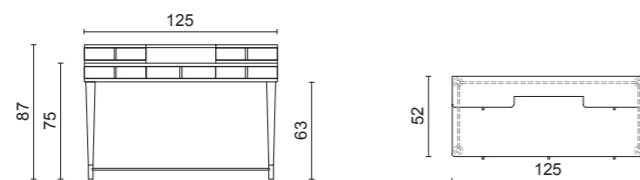

Dama

WRITING DESK & CONSOLE
HOME COLLECTION

125 x 52 x 87 cm

Dama Writing Desk
G002 glossy Bianco finish / Bronze metal details
Supplied with desk grommet, on request