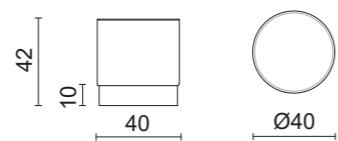

# Ottomans & Poufs

Otto      p. 50  
Kim        p. 54  
Muffin    p. 58

POUF  
HOME COLLECTION  
Ø40 x h42 cm

Bronze lacquered finish / T163E fabric (Cat. E)

Bronze lacquered finish / T138B (Cat. B)

Kim

POUF  
HOME COLLECTION