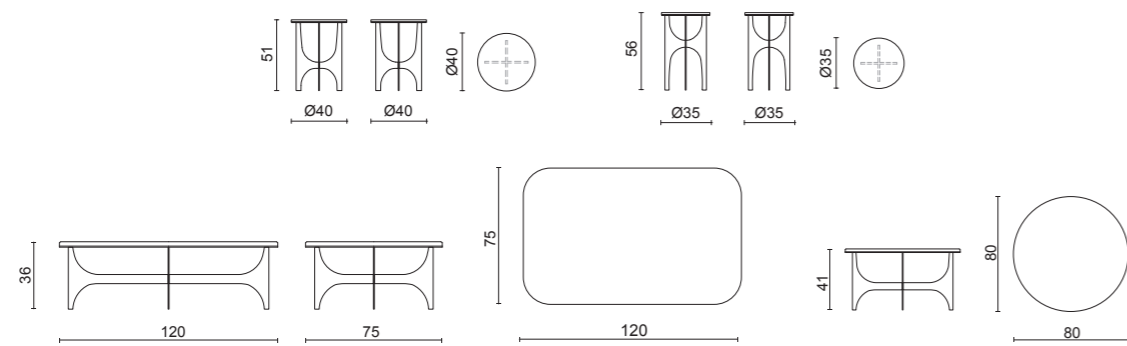

# Sullivan

COFFEE TABLE & SIDE TABLE  
HOME COLLECTION

Round Side Table: Ø40 x h51 cm / Ø35 x h56 cm

Rectangular Coffee Table: 120 x 75 x 36 cm

Round Coffee Table: Ø80 x h41 cm

**Round Coffee Table:** Ø80 x h41 cm  
W012 Walnut finish top / Bronze metal base  
**Rectangular Coffee Table:** 120 x 75 x 36 cm  
Bianco Statuario marble top / Bronze metal base