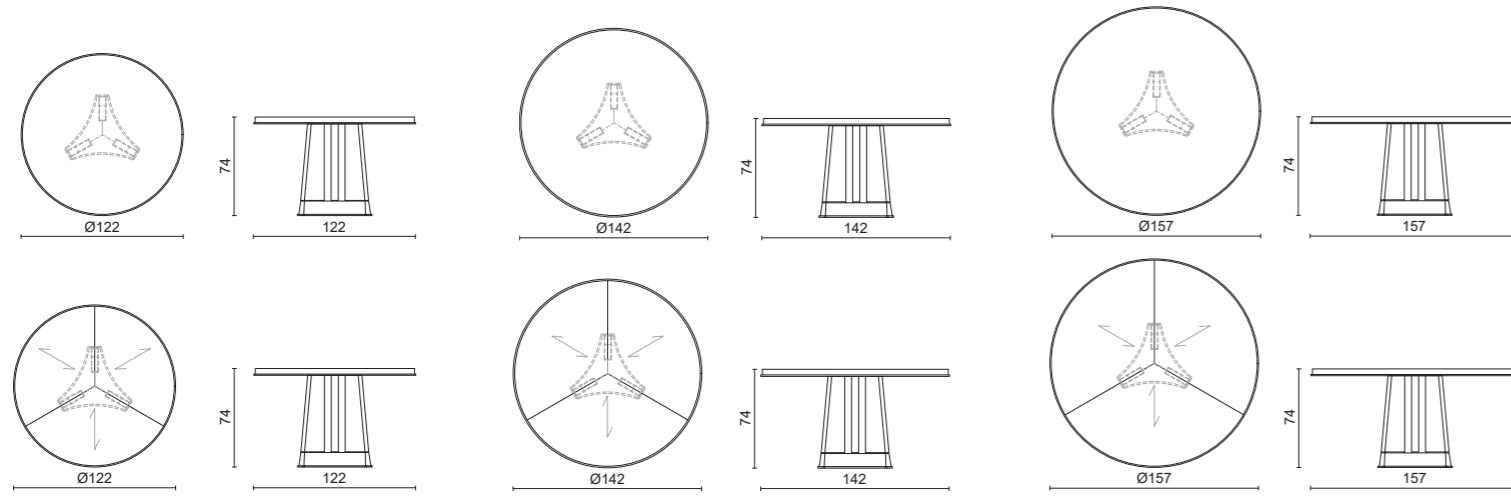

Tables

The dimensions shown in the technical drawings below refer to the options available in the price list. For further information about finishes please check the price list.

Murat Table Collection