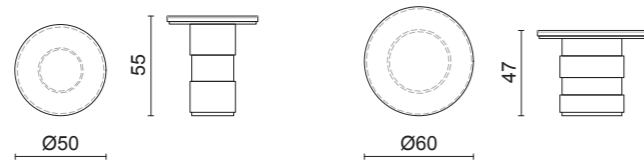

Frog

SIDE TABLE
HOME COLLECTION

Ø 50 x h55 cm / Ø 60 x h47 cm

G513 glossy Avorio finish / Bronze lacquered finish