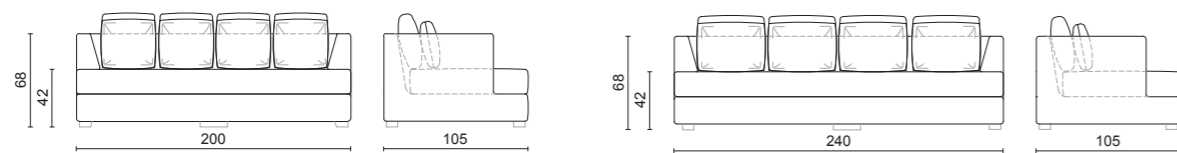

Brando

SOFA
HOME COLLECTION

200 x 105 x 68 cm / 240 x 105 x 68 cm