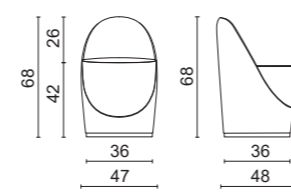

Eleonor Small Armchair