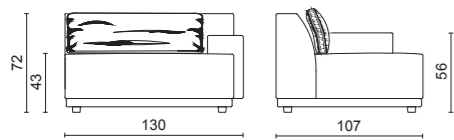

Nahlia

SOFA
HOME COLLECTION

130 x 107 x 72 cm / 184 x 107 x 72 cm / 260 x 107 x 72 cm