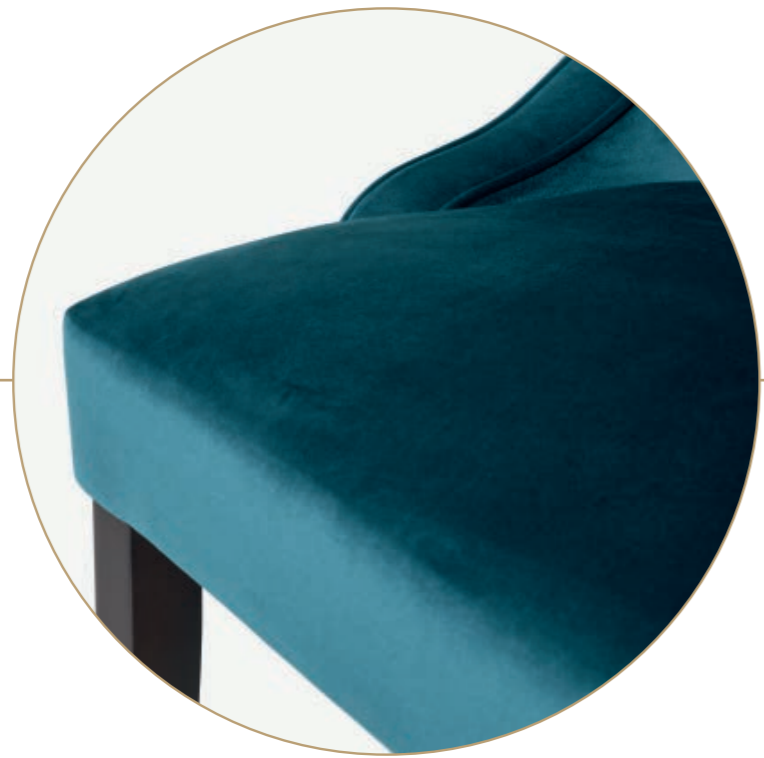

Isabey

STOOL
HOME COLLECTION
50 x 50 x 76 cm / 50 x 50 x 89 cm

Isabey 4 Stool
50 x 50 x 76 cm
M556 matt Black finish / T140B velvet (Cat. B)