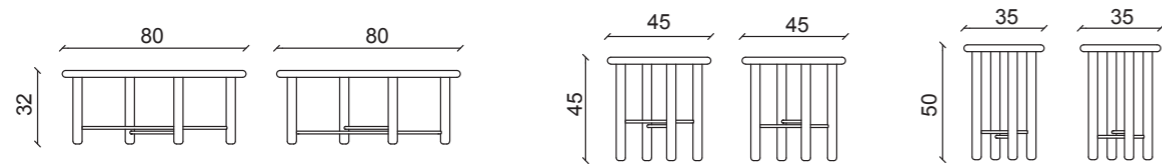

# Morgan

COFFEE TABLE & SIDE TABLE  
HOME COLLECTION

Half Moon Side Table: 70 x 36 x 47 cm  
Rectangular Coffee Table: 70 x 50 x 47 cm

Bianco Statuario marble top / Bronze metal frame / Transparent bronze glass shelf

# Marlene

COFFEE TABLE & SIDE TABLE  
HOME COLLECTION

Ø80 x h32 cm / Ø45 x h45 cm / Ø35 x h50 cm

E005 Moka Oak finish / Etched Bronze mirror / Bronze metal finish  
 E005 Moka Oak finish / Noir Desir porcelain stone / Bronze metal finish  
 E007 Black Oak finish / Statuarietto porcelain stone / Bronze metal finish  
 G517 glossy Medium Grey finish / Top in V122 Cemento coloured glass / Bronze metal finish