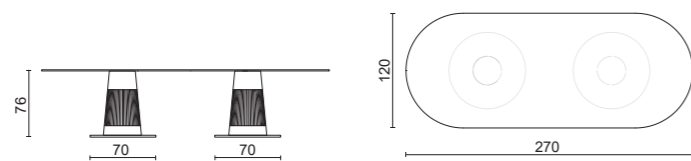

Turner

TABLE  
HOME COLLECTION

Oval Version: 270 x 120 x 76 cm

Calacatta Oro marble top / Ribbed decoration in Bronze laquered finish /  
G513 glossy Avorio finish

Turner

TABLE  
HOME COLLECTION

Round Version: Ø120 x h76 cm / Ø140 x h76 cm / Ø160 x h76 cm / Ø180 x h76 cm