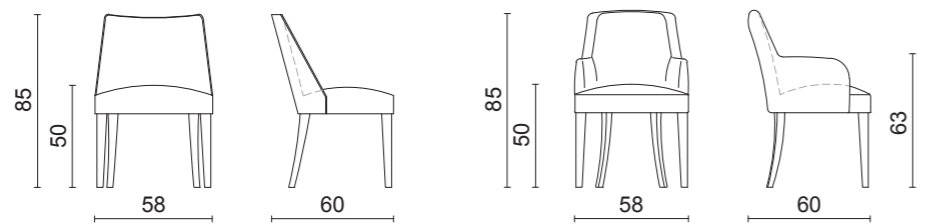

Musa

CHAIR & ARMCHAIR
HOME COLLECTION
58 x 60 x 85 cm