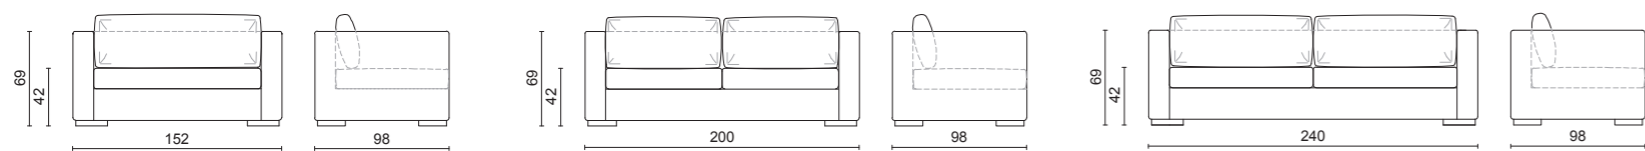

Helmut

SOFA
HOME COLLECTION

152 x 98 x 69 cm / 200 x 98 x 69 cm / 240 x 98 x 69 cm