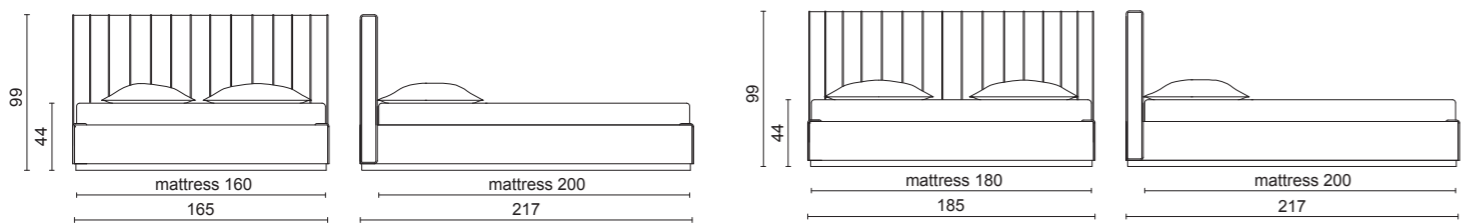

Tallin Bed - 165 x 217 x 99 cm
Upholstered headboard and bedstead in custom fabric (Cat. D)