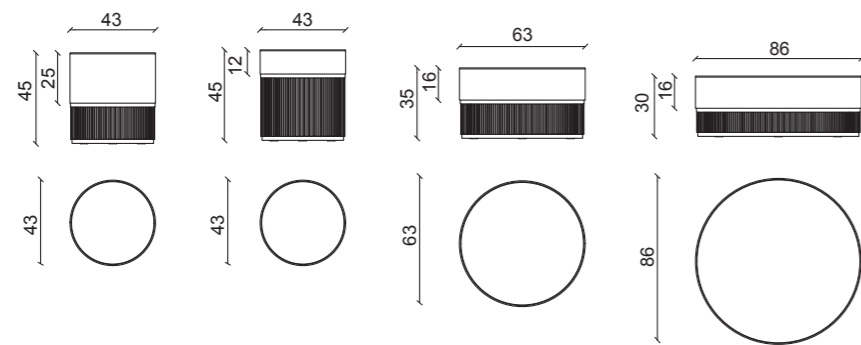

Kim

POUF
HOME COLLECTION

Ø43 x h45 cm / Ø63 x h35 cm / Ø86 x h30 cm