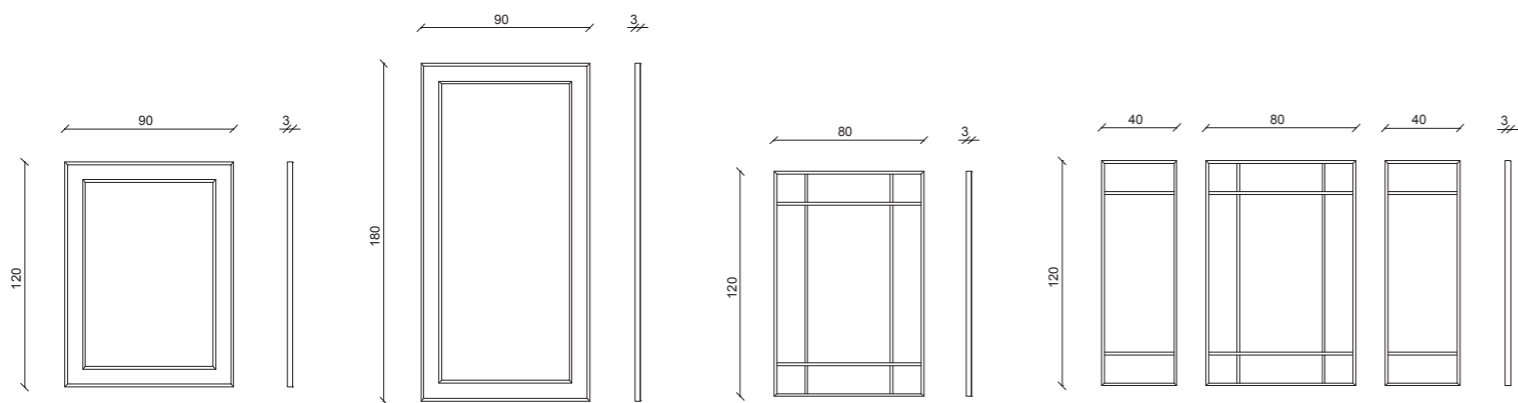

Cocteau

MIRROR HOME COLLECTION

Cocteau: 90 x 3 x 120 cm / 90 x 3 x 180 cm
Cocteau Trittico: 80 x 3 x 120 cm / 40+80+40 x 3 x 120 cm

Cocteau Trittico - 40+80+40 x 3 x 120 cm
Bronze metal finish