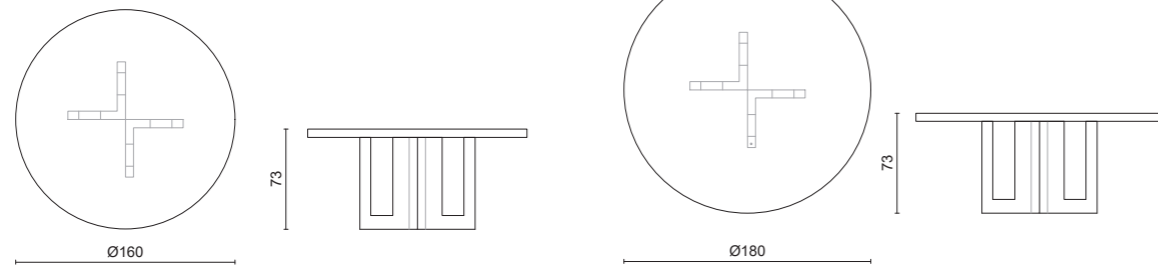

Tao

TABLE
HOME COLLECTION

Round Version: Ø160 x h73 cm / Ø180 x h73 cm

Tao Special Edition
Ø180 x h73 cm
E005 Moka Oak finish / Bronze metal details
/ Mystic Brown marble top / Swivel tray, on request