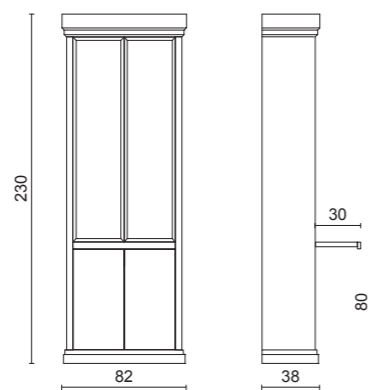

Medici

GLASS CABINET
HOME COLLECTION

82 x 38 x 230 cm

Glass cabinet with extractable wooden shelf
E005 Moka Oak finish / Bronze metal finish