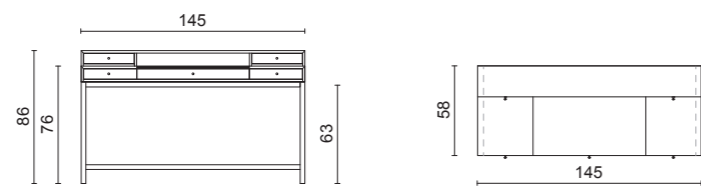

# Origami

CONSOLE  
HOME COLLECTION

125 x 40 x 79 cm

G513 glossy Avorio finish / Bronze metal finish

*Proust*

WRITING DESK & CONSOLE  
HOME COLLECTION

145 x 58 x 86 cm

M501 matt Tortora finish / Bronze metal finish / P033N leather (Cat. N)  
/ Supplied with desk grommet, on request