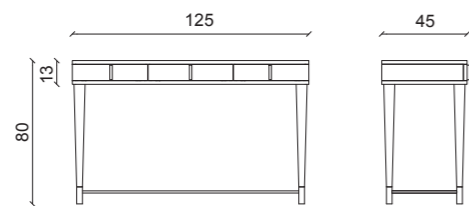

E007 Black Oak finish / Bronze metal details  
Supplied with desk grommet, on request

**Dama Console** - 125 x 45 x 80 cm  
G164 glossy Lino finish / Bronze metal details  
/ Supplied with desk grommet, on request