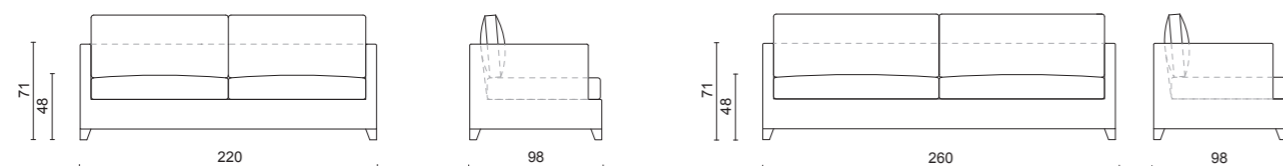

Tancredi

SOFA
HOME COLLECTION

220 x 98 x 71 cm / 260 x 98 x 71 cm