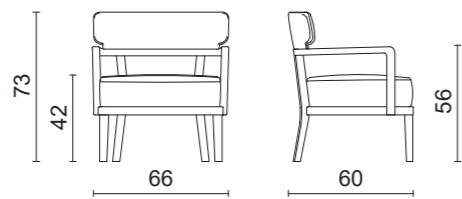

Zoe

ARMCHAIR
HOME COLLECTION
66 x 60 x 73 cm