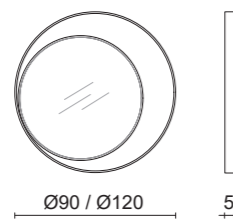

# Eclisse

MIRROR  
HOME COLLECTION

Ø90 x P5 cm / Ø120 x P5 cm

**Eclisse 2 Mirror** - Ø90 x P5 cm  
Bronze metal finish / Integrated LED lighting, on request

**Eclisse 3 Mirror** - Ø90 x P5 cm  
Bronze metal finish / Bronze mirror  
/ Integrated LED lighting, on request