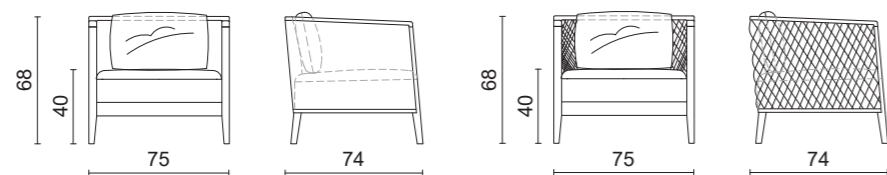

**Smooth Upholstery Version**  
E005 Moka Oak finish / T153G fabric (Cat. G)

**Ava Swivel Armchair**  
E005 Moka Oak finish / T130D velvet (Cat. D)

Saten

ARMCHAIR & SOFA  
HOME COLLECTION

75 x 74 x 68 cm / 136 x 74 x 68 cm