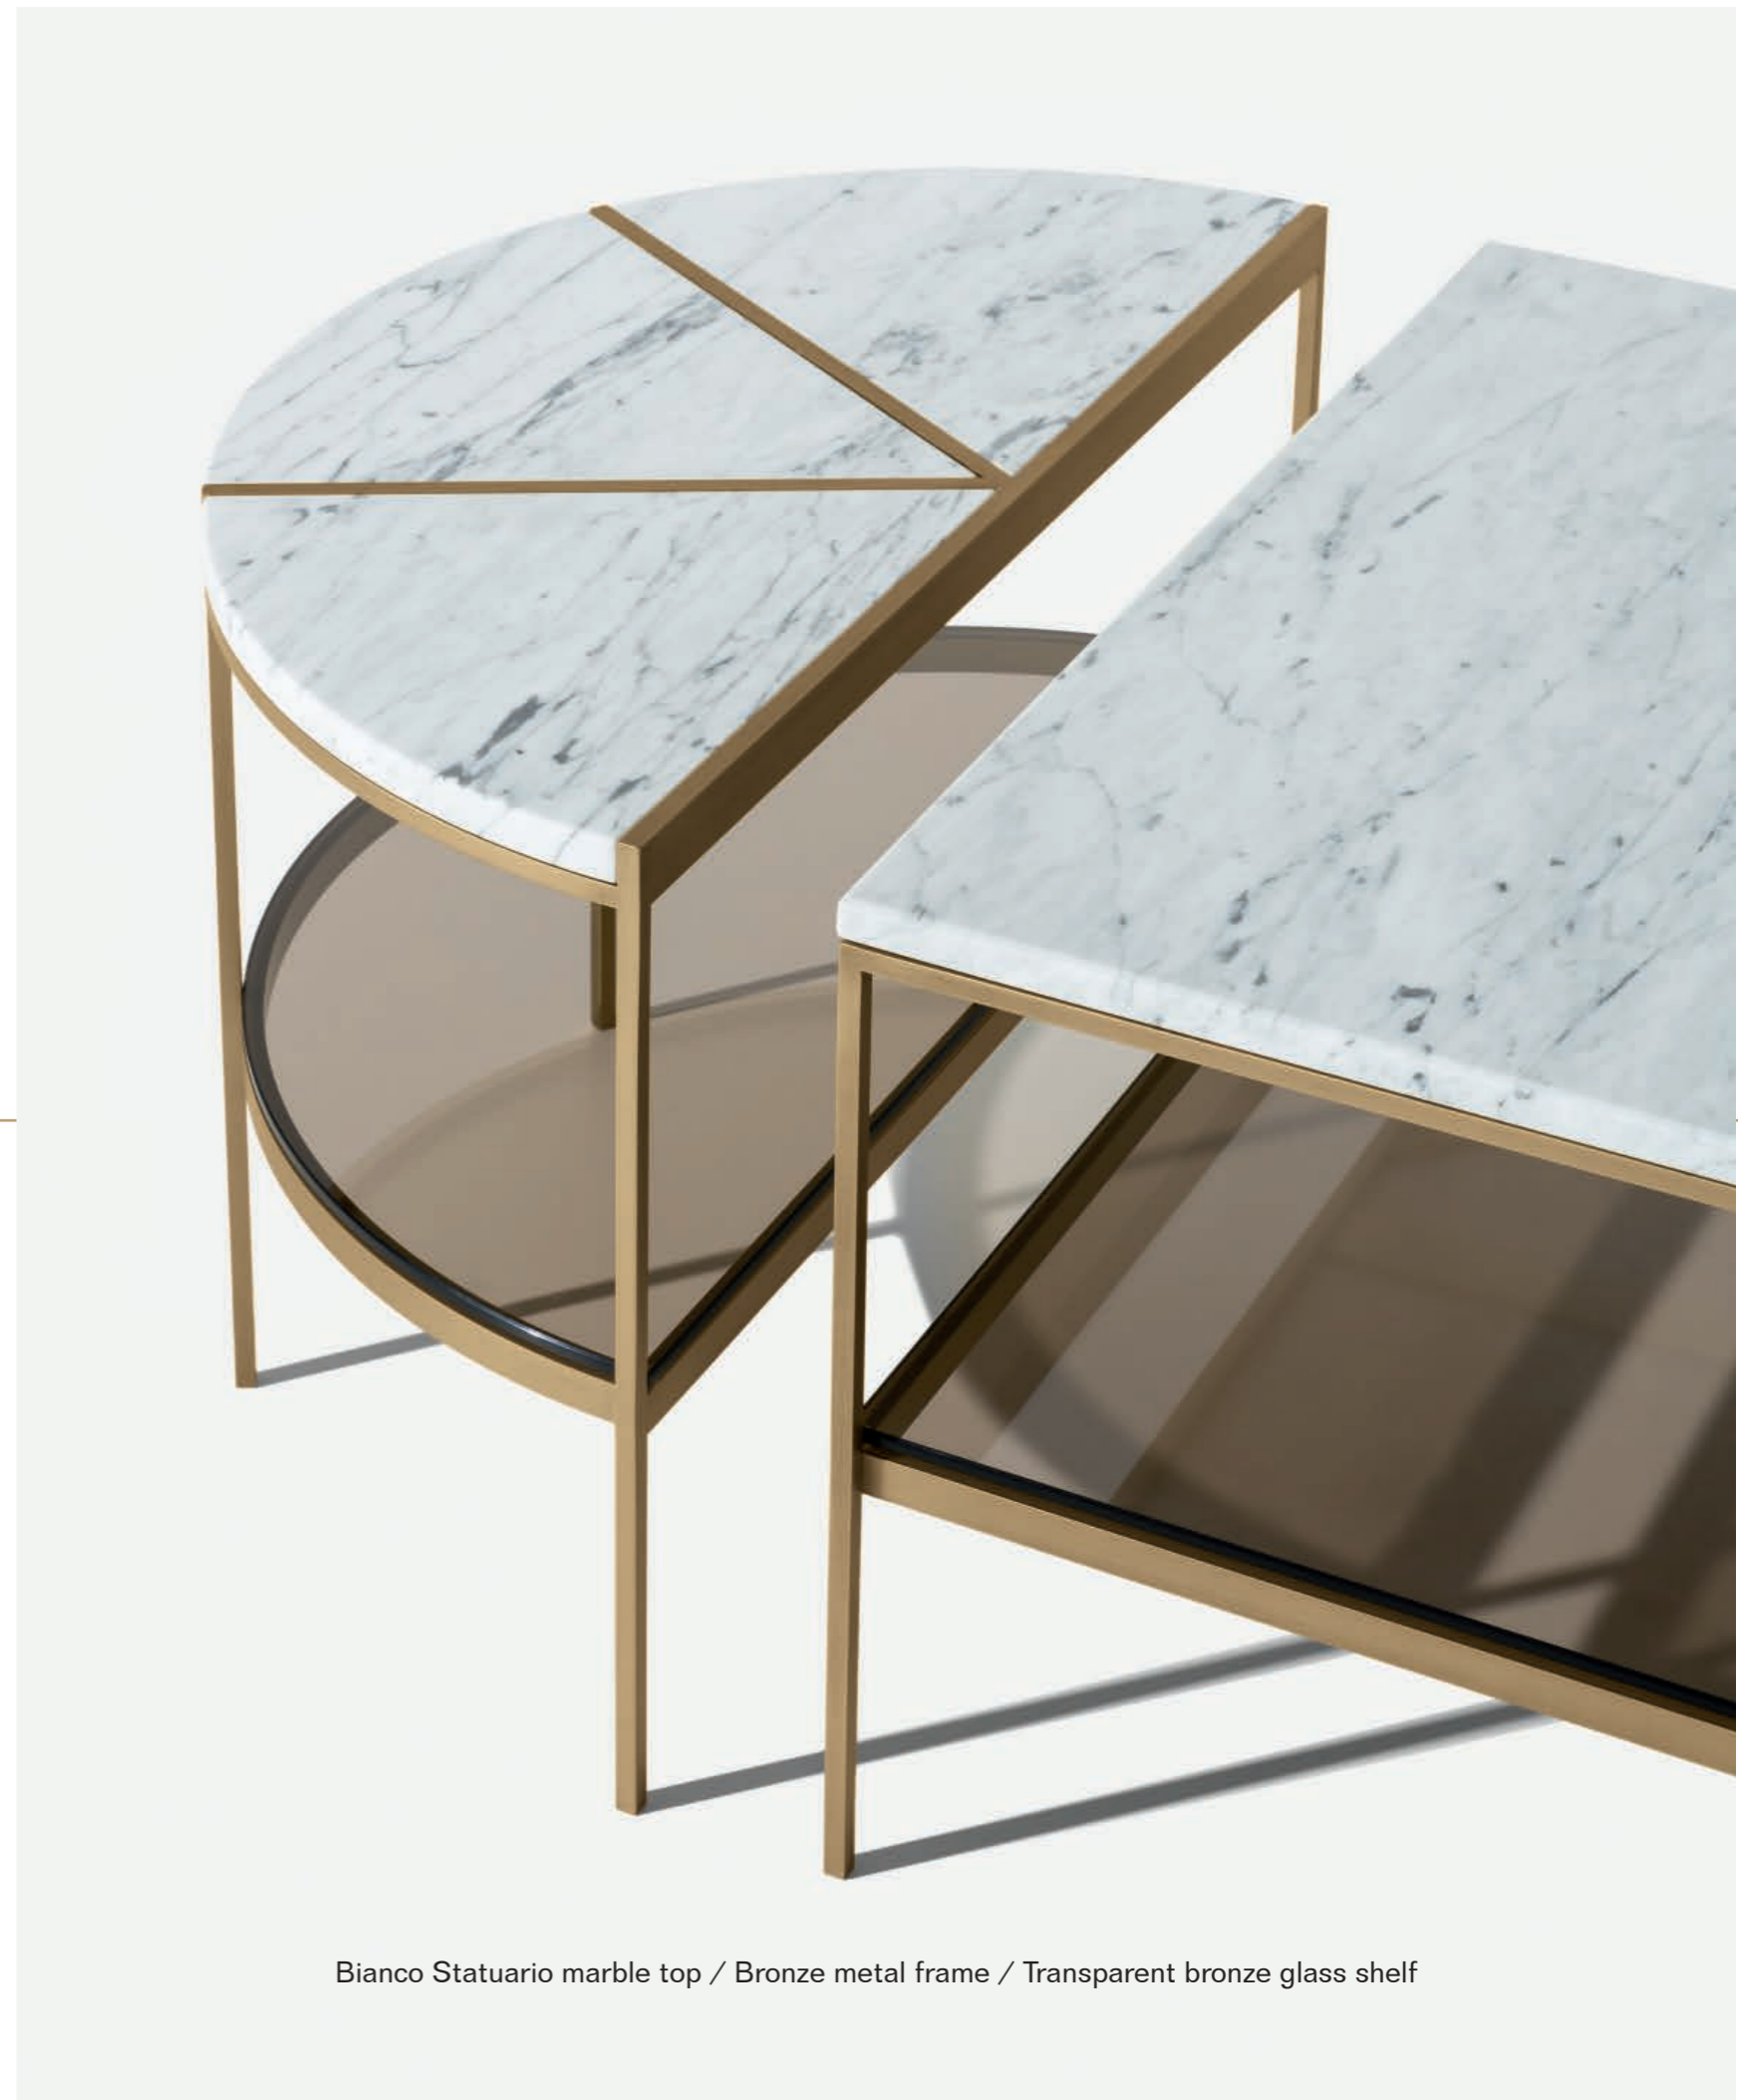

# Side Tables & Coffee Tables

Morgan	p. 162
Marlene	p. 166
Eros	p. 170
Medea	p. 174
Sullivan	p. 180
Yves	p. 186

# Morgan

COFFEE TABLE & SIDE TABLE  
HOME COLLECTION

Half Moon Side Table: 70 x 36 x 47 cm  
Rectangular Coffee Table: 70 x 50 x 47 cm

Bianco Statuario marble top / Bronze metal frame / Transparent bronze glass shelf