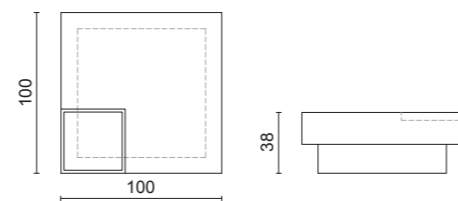

Ynes

COFFEE TABLE
HOME COLLECTION

130 x 80 x 38 cm / 160 x 80 x 38 cm / 100 x 100 x 38 cm

160 x 80 x 38 cm
Top in G513 glossy Avorio finish / Bronze lacquered base /
Removable tray in Bronze metal finish