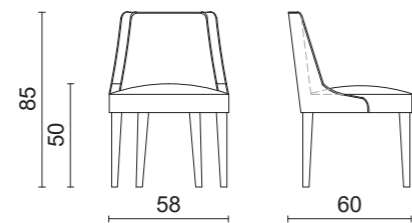

Isabey

CHAIR
HOME COLLECTION
58 x 60 x 85 cm