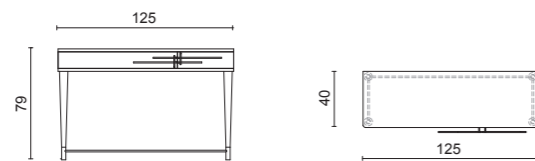

Origami

CONSOLE
HOME COLLECTION

125 x 40 x 79 cm

G513 glossy Avorio finish / Bronze metal finish