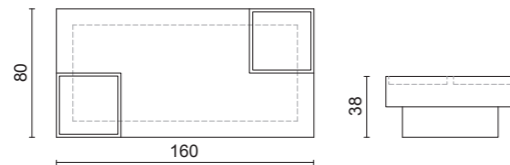

Ynes

COFFEE TABLE
HOME COLLECTION

130 x 80 x 38 cm / 160 x 80 x 38 cm / 100 x 100 x 38 cm

160 x 80 x 38 cm
Top in G513 glossy Avorio finish / Bronze lacquered base /
Removable tray in Bronze metal finish