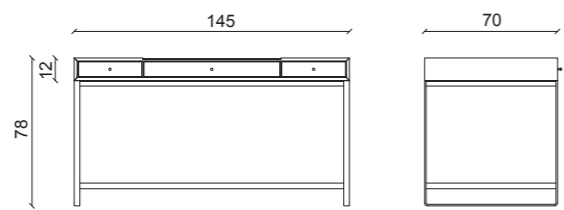

Proust Console - 145 x 70 x 78 cm
G164 glossy Lino finish / Bronze metal finish / P0630 leather (Cat. O)
/ Supplied with desk grommet, on request