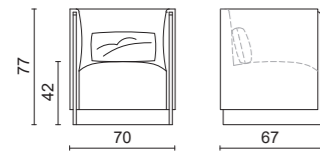

Armchairs | Sofas

The dimensions shown in the technical drawings below refer to the options available in the price list. For further information about finishes please check the price list.

Adeline Armchair