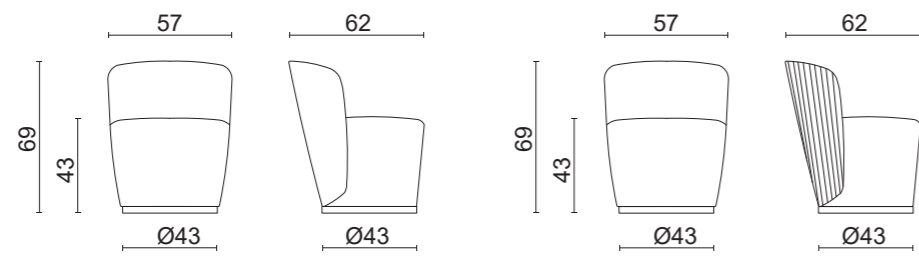

Opera

SMALL ARMCHAIR
HOME COLLECTION
57 x 62 x 69 cm

Smooth Upholstery Version
E005 Moka Oak finish / T130D velvet (Cat. D)