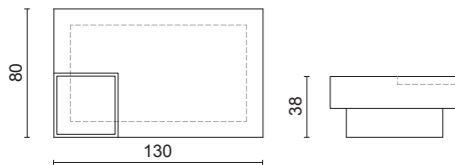

# Sullivan

COFFEE TABLE & SIDE TABLE  
HOME COLLECTION

Round Side Table: Ø40 x h51 cm / Ø35 x h56 cm

Rectangular Coffee Table: 120 x 75 x 36 cm

Round Coffee Table: Ø80 x h41 cm

**Round Coffee Table:** Ø80 x h41 cm  
W012 Walnut finish top / Bronze metal base  
**Rectangular Coffee Table:** 120 x 75 x 36 cm  
Bianco Statuario marble top / Bronze metal base

**Round Side Tables:** Ø40 x h51 cm / Ø35 x h56 cm  
Bronze lacquered finish top / Bronze metal base  
E007 Black Oak finish top / Bronze metal base

*Ynes*

COFFEE TABLE  
HOME COLLECTION

130 x 80 x 38 cm / 160 x 80 x 38 cm / 100 x 100 x 38 cm