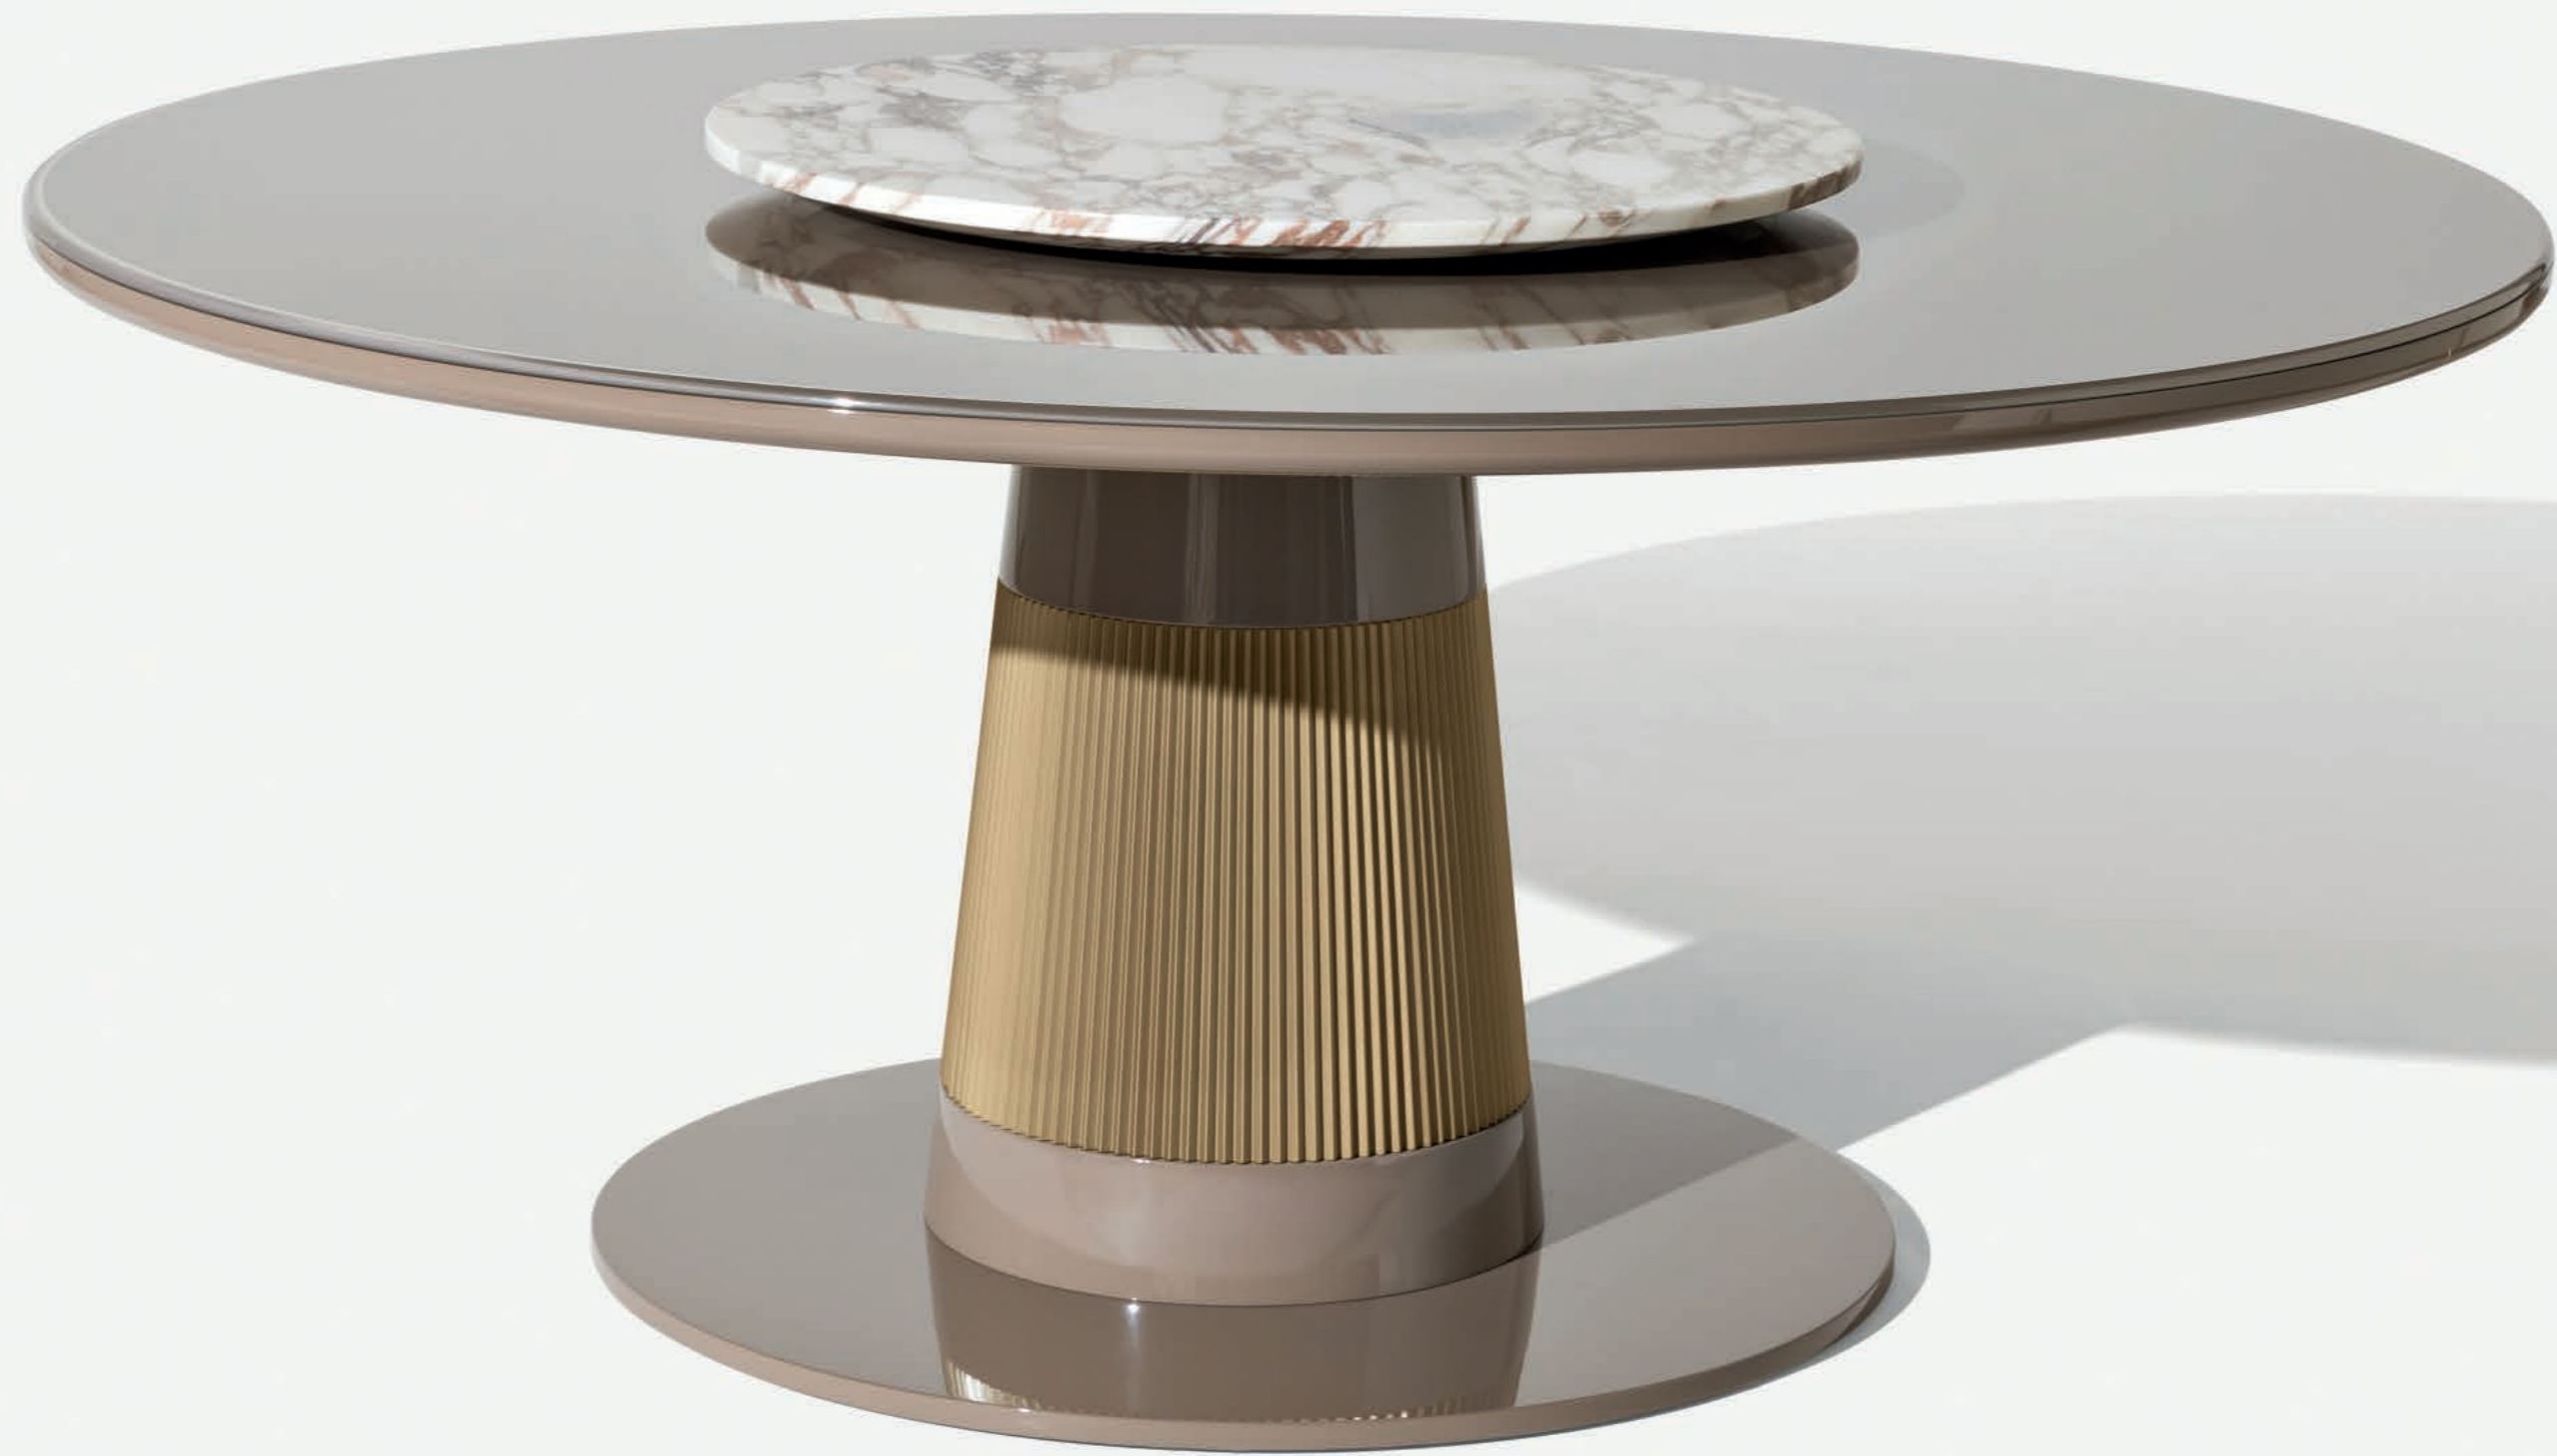

Turner

TABLE  
HOME COLLECTION

Oval Version: 270 x 120 x 76 cm

Calacatta Oro marble top / Ribbed decoration in Bronze laquered finish /  
G513 glossy Avorio finish

Turner

TABLE  
HOME COLLECTION

Round Version: Ø120 x h76 cm / Ø140 x h76 cm / Ø160 x h76 cm / Ø180 x h76 cm