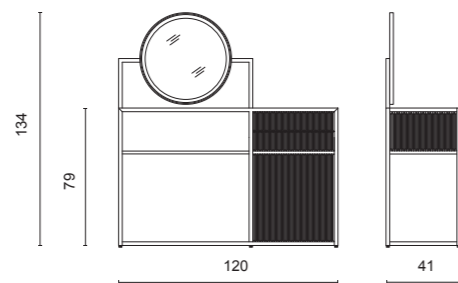

120 x 41 x 134 cm

Bianco Statuario marble top  
/ W012 Walnut finish / Bronze metal structure

Calacatta Oro marble top  
/ G501 glossy Tortora finish / Bronze metal structure