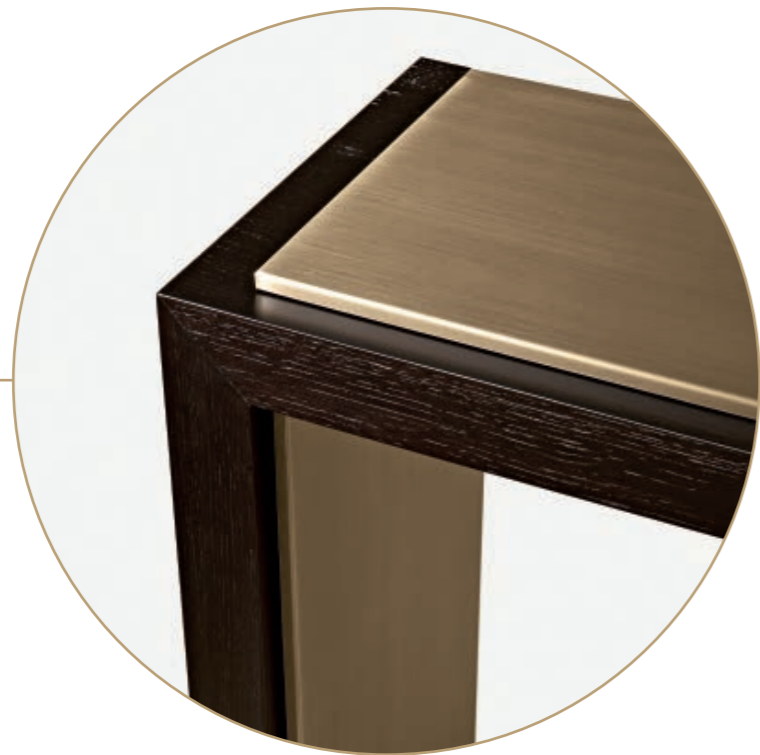

Khan

CONSOLE
HOME COLLECTION

140 x 35 x 80 cm

E005 Moka Oak finish / Bronze metal finish