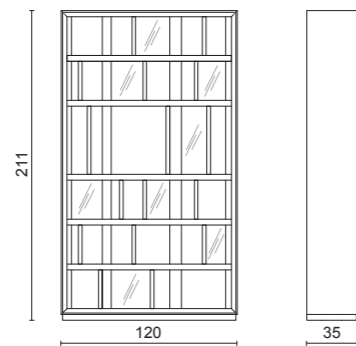

# Bookcases, Base Units & Cabinets

Magritte p. 238

Medici p. 242

Moritz p. 244

Origami p. 252

Magritte

BOOKCASE  
HOME COLLECTION

120 x 35 x 211 cm