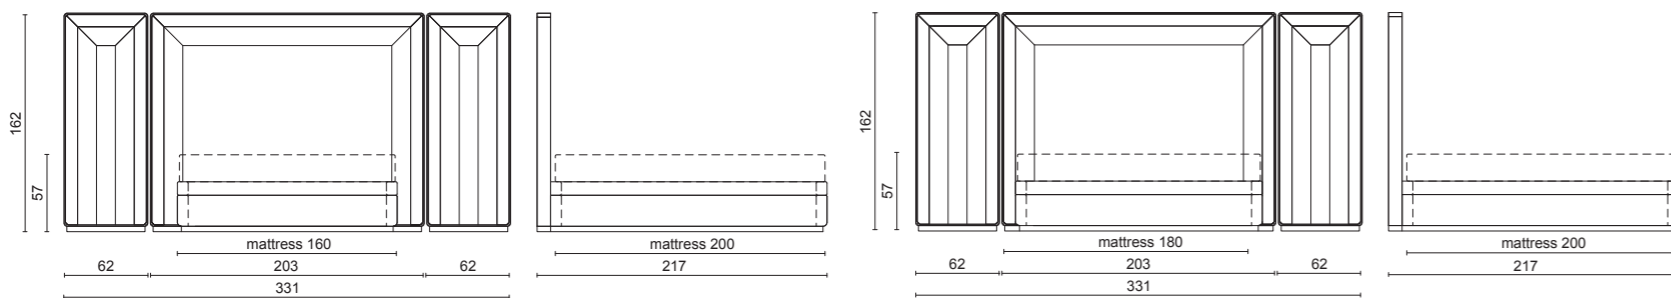

## BED & SMALL BENCH HOME COLLECTION

**Big Bed:** 331 x 217 x 162 cm  
**Bed:** 203 x 217 x 162 cm  
**Small Bench:** 160 x 45 x 40 cm / 180 x 45 x 40 cm

**Louvre Big Bed - 331 x 217 x 162 cm**  
Upholstered headboard and bedstead in custom leather (Cat. M)