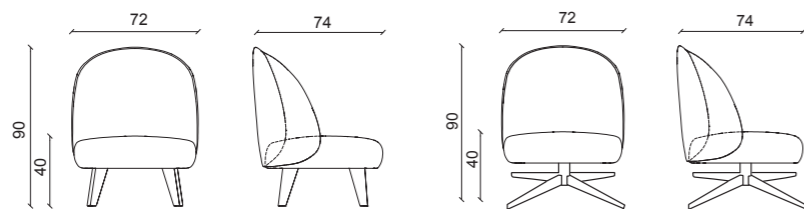

# Aline

ARMCHAIR  
HOME COLLECTION  
70 x 67 x 77 cm

Bronze lacquered finish / T160F fabric (Cat. F)

Bronze lacquered finish / T158H fabric (Cat. H)

M155 matt Brown finish / Custom fabric (Cat. I)

# Sophie

ARMCHAIR & SWIVEL ARMCHAIR  
HOME COLLECTION  
72 x 74 x 90 cm

T131D velvet (Cat. D)  
E005 Moka Oak finish / T132D velvet (Cat. D)

**Quilted Upholstery Version**  
E005 Moka Oak finish / T132D velvet (Cat. D)