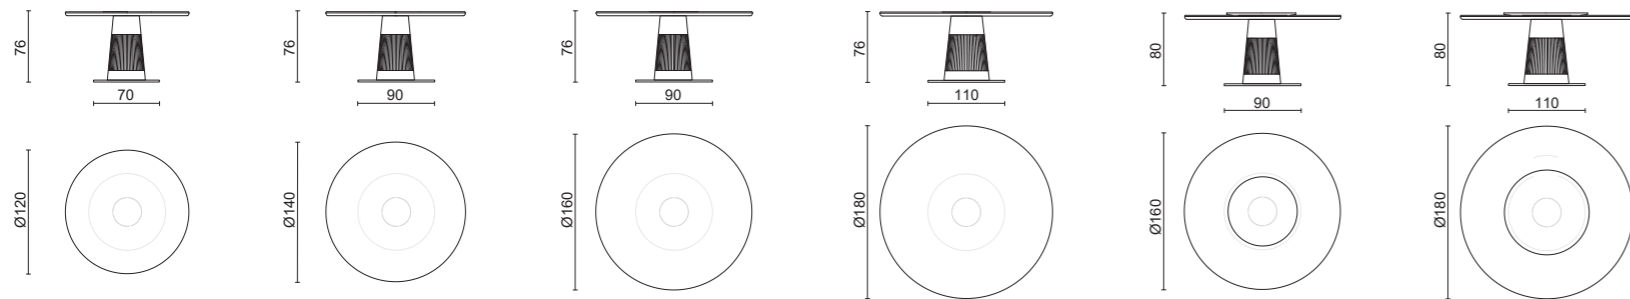

Turner

TABLE  
HOME COLLECTION

Oval Version: 270 x 120 x 76 cm

Calacatta Oro marble top / Ribbed decoration in Bronze laquered finish /  
G513 glossy Avorio finish

Turner

TABLE  
HOME COLLECTION

Round Version: Ø120 x h76 cm / Ø140 x h76 cm / Ø160 x h76 cm / Ø180 x h76 cm