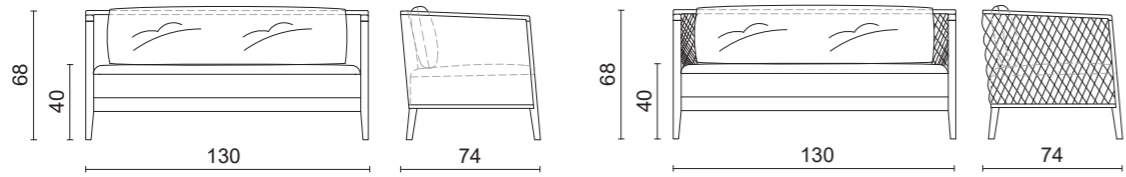

Saten Sofa - Quilted Upholstery Version
G556 glossy Black finish / P031N leather (Cat. N)
Decorative cushion in T121C velvet (Cat. C)