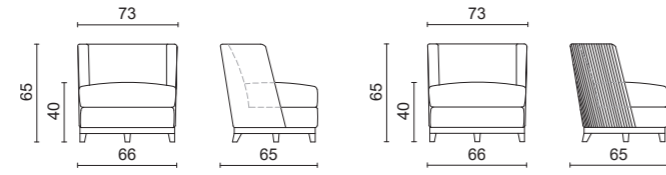

Ava Small Armchair & Swivel Armchair