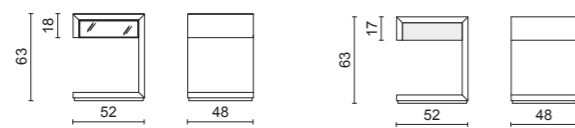

Rivoli

BEDSIDE TABLE
HOME COLLECTION

52 x 48 x 63 cm

Rivoli Glass Bedside Table
G164 glossy Lino finish / Bronze mirror