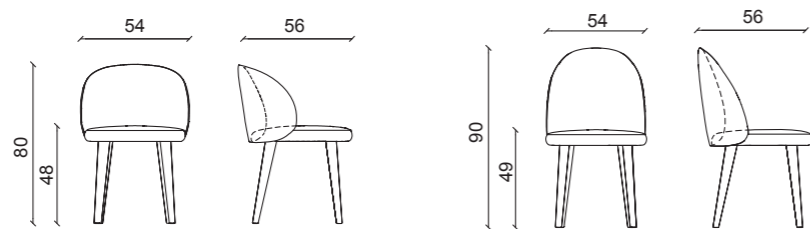

# Chairs, Stools & Benches

Sophie p. 64

Musa p. 70

Isabey p. 76

# Sophie

CHAIR  
HOME COLLECTION

54 x 56 x 80 cm / 54 x 56 x 90 cm

**Sophie - High Back - Smooth Upholstery**  
E005 Moka Oak finish / T122C velvet (Cat. C)  
E005 Moka Oak finish / T159C fabric (Cat. C)