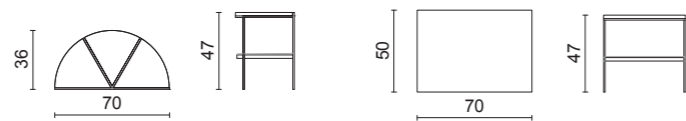

# Morgan

COFFEE TABLE & SIDE TABLE  
HOME COLLECTION

Half Moon Side Table: 70 x 36 x 47 cm  
Rectangular Coffee Table: 70 x 50 x 47 cm

Bianco Statuario marble top / Bronze metal frame / Transparent bronze glass shelf