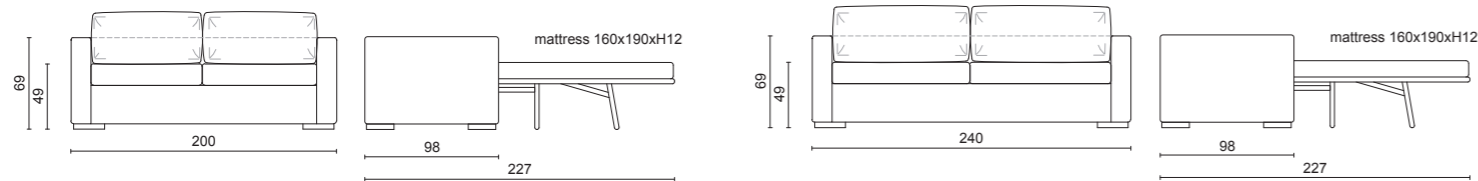

# Helmut

SOFA  
HOME COLLECTION

152 x 98 x 69 cm / 200 x 98 x 69 cm / 240 x 98 x 69 cm

200 x 98 x 69 cm  
E005 Moka Oak finish / Custom fabric (Cat. D) / Contrast piping in P021L leather (Cat. L)

**Helmut Bed-Sofa**  
200 x 98/227 x 69 cm