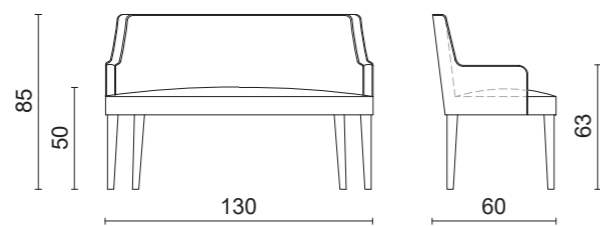

Isabey

ARMCHAIR  
HOME COLLECTION  
58 x 60 x 85 cm

**Isabey 2 Armchair**  
M155 matt Brown finish / Custom leather (Cat. N)

**Isabey 2 Armchair**  
E005 Moka Oak finish / T140B velvet (Cat. B)

Isabey

SMALL BENCH  
HOME COLLECTION  
130 x 60 x 85 cm

**Isabey 3 Small Bench**  
M556 matt Black finish / T136B velvet (Cat. B)

M002 matt Bianco finish / T133B velvet (Cat. B)

Isabey

STOOL  
HOME COLLECTION  
50 x 50 x 76 cm / 50 x 50 x 89 cm

**Isabey 4 Stool**  
50 x 50 x 76 cm  
M556 matt Black finish / T140B velvet (Cat. B)