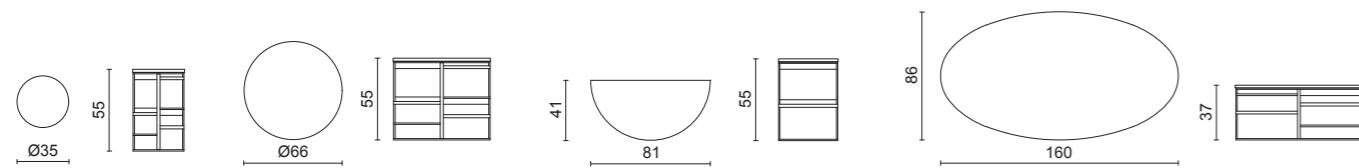

Medea

COFFEE TABLE & SIDE TABLE
HOME COLLECTION

- Round Side Table: Ø35 x h55 cm
- Round Coffee Table: Ø66 x h55 cm
- Half Moon Side Table: 81 x 41 x 55 cm
- Oval Coffee Table: 160 x 86 x 37 cm