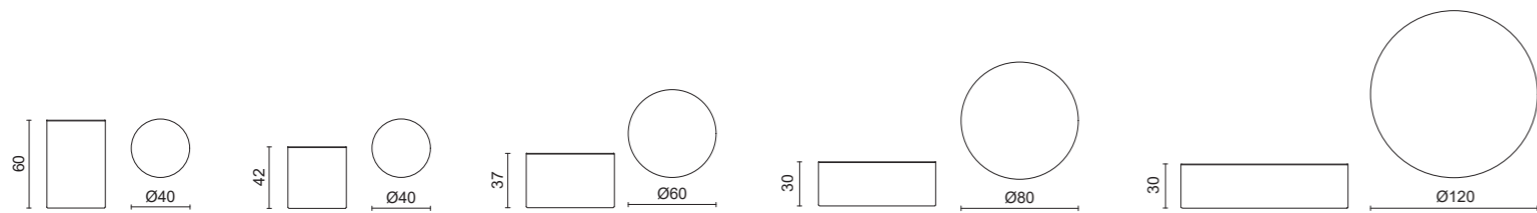

Muffin

POUF
HOME COLLECTION

Muffin

Ø40 x h60 cm / Ø40 x h42 cm
/ Ø60 x h37 cm / Ø80 x h30 cm / Ø120 x h30 cm

T174D fabric (Cat. D) / T177F fabric (Cat. F) / T133B velvet (Cat. B)