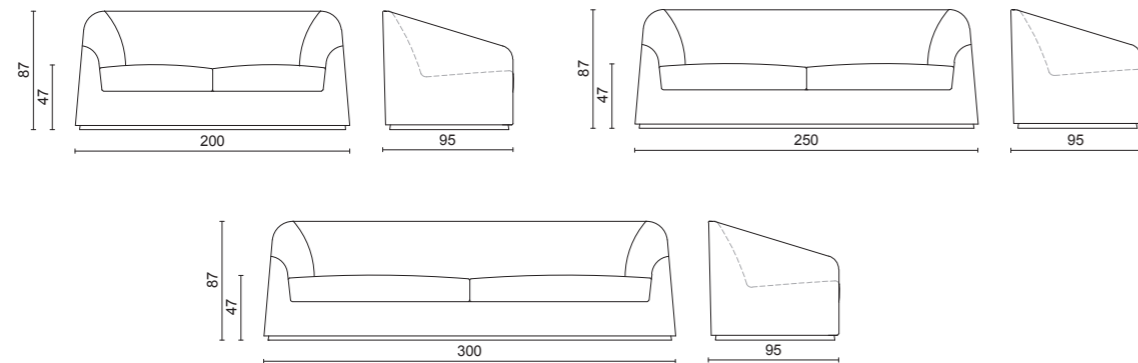

Clarisse

SOFA
HOME COLLECTION

200 x 95 x 87 cm / 250 x 95 x 87 cm / 300 x 95 x 87 cm