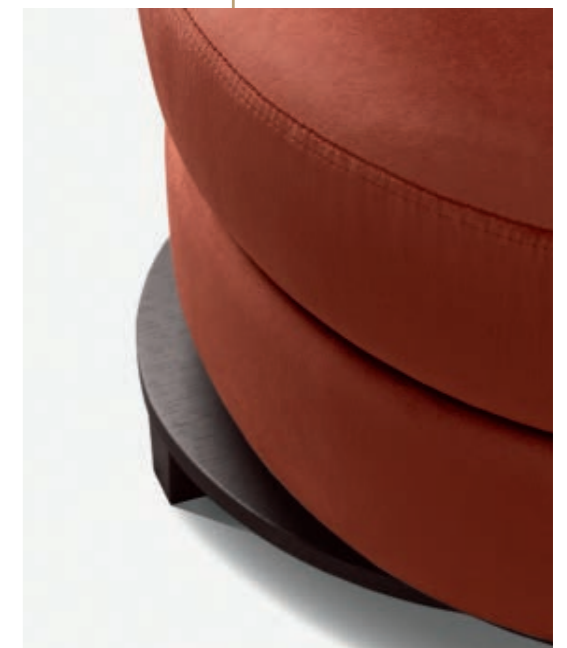

Ava Swivel Armchair
E005 Moka Oak finish / T130D velvet (Cat. D)