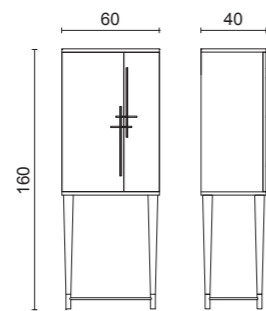

Origami

BAR CABINET
HOME COLLECTION

60 x 40 x 160 cm