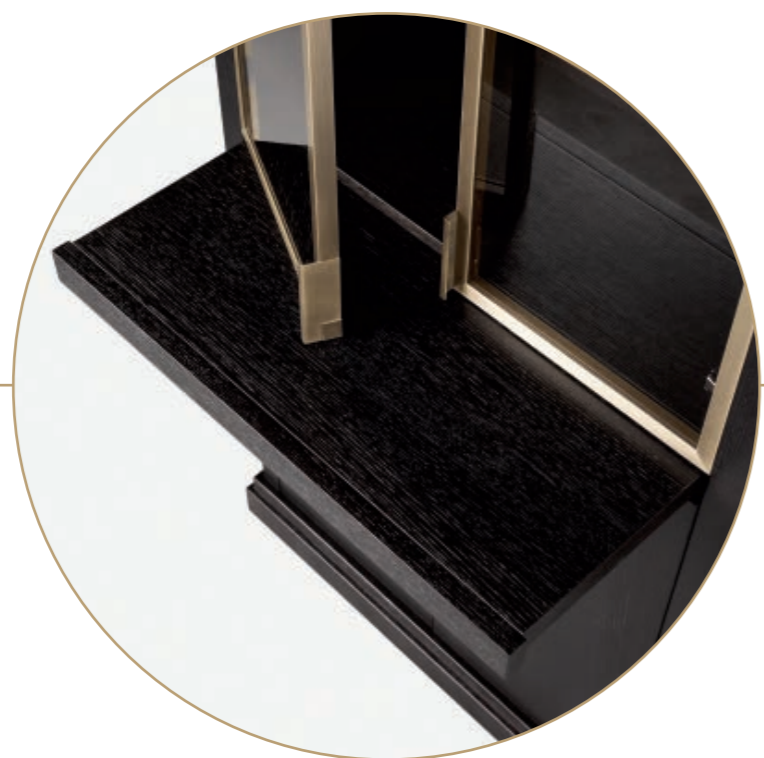

Medici

GLASS CABINET
HOME COLLECTION

82 x 38 x 230 cm

Glass cabinet with extractable wooden shelf
E005 Moka Oak finish / Bronze metal finish