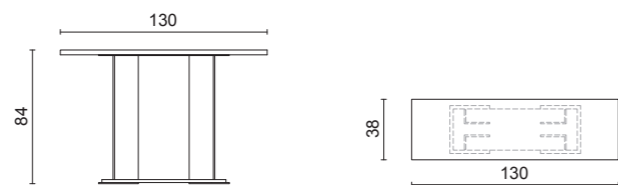

Hana

CONSOLE
HOME COLLECTION

130 x 38 x 84 cm

E005 Moka Oak finish / Bronze metal finish