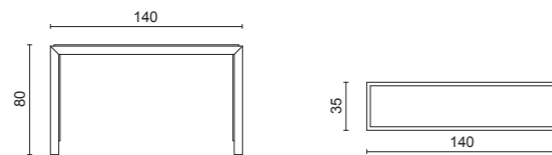

Khan

CONSOLE
HOME COLLECTION

140 x 35 x 80 cm

E005 Moka Oak finish / Bronze metal finish