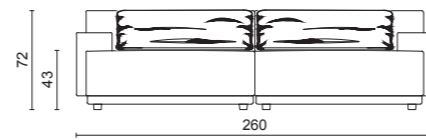

Nahlia

SOFA
HOME COLLECTION

130 x 107 x 72 cm / 184 x 107 x 72 cm / 260 x 107 x 72 cm