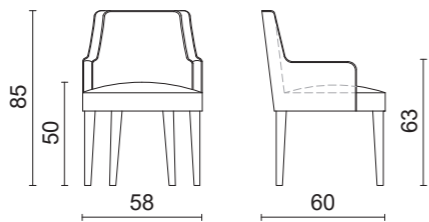

Isabey

ARMCHAIR
HOME COLLECTION
58 x 60 x 85 cm

Isabey 2 Armchair
M155 matt Brown finish / Custom leather (Cat. N)