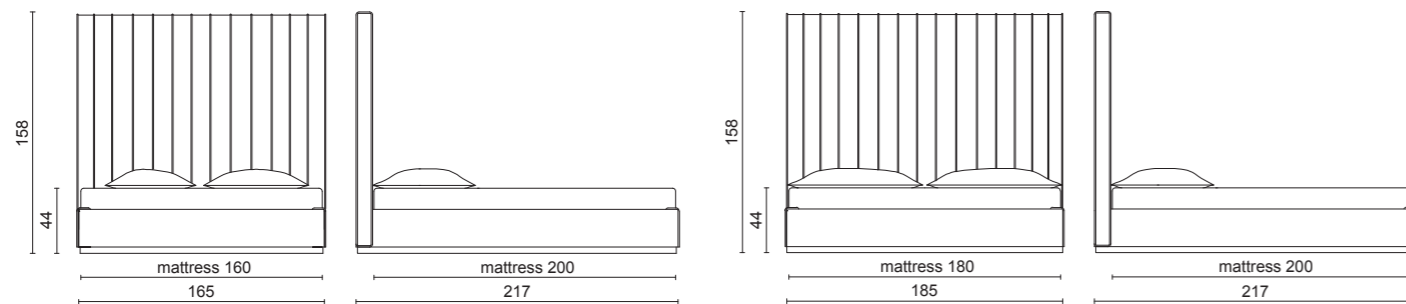

Tallin

BED HOME COLLECTION

High Bed: 165 x 217 x 158 cm / 185 x 217 x 158 cm
Bed: 165 x 217 x 99 cm / 185 x 217 x 99 cm