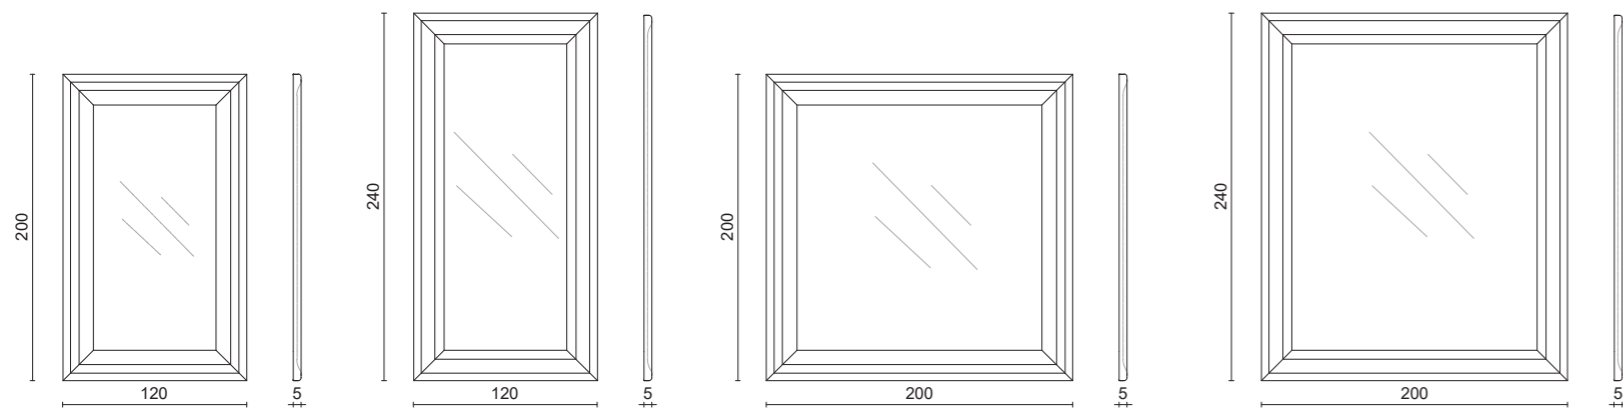

Psiche

MIRROR HOME COLLECTION

120 x 5 x 200 cm / 120 x 5 x 240 cm / 200 x 5 x 200 cm / 200 x 5 x 240 cm

240 x 5 x 200 cm
R065N Leather (Cat. N) / Smoked mirror
/ Integrated LED lighting, on request