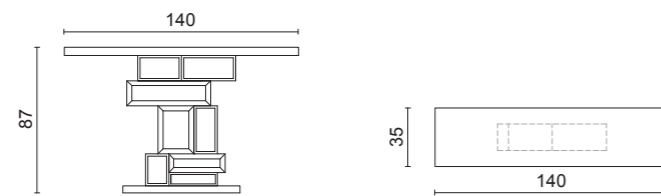

Genga

CONSOLE
HOME COLLECTION

140 x 35 x 87 cm

E007 Black Oak finish / Antique Gold lacquered finish / Bronze lacquered finish