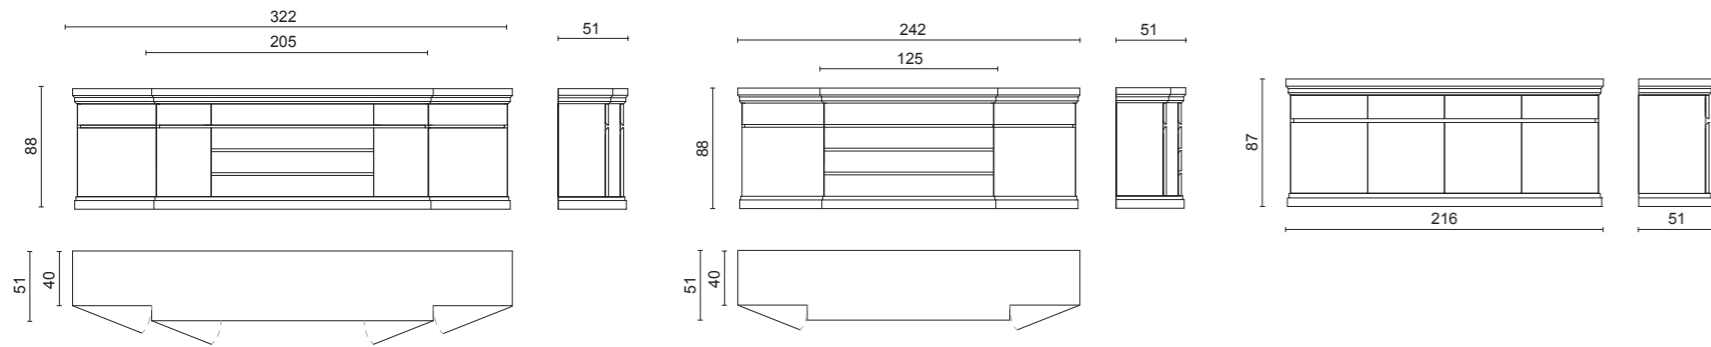

# Medici

GLASS CABINET  
HOME COLLECTION

82 x 38 x 230 cm

Glass cabinet with extractable wooden shelf  
E005 Moka Oak finish / Bronze metal finish

*Moritz*

BASE UNIT  
HOME COLLECTION

322 x 51 x 88 cm / 242 x 51 x 88 cm / 216 x 51 x 87 cm