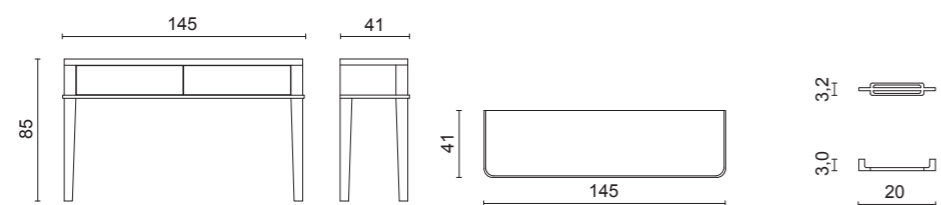

Kathleen

CONSOLE
HOME COLLECTION

145 x 41 x 85 cm

Kathleen
Structure in E005 Moka Oak finish
/ Drawers fronts with handles, on request