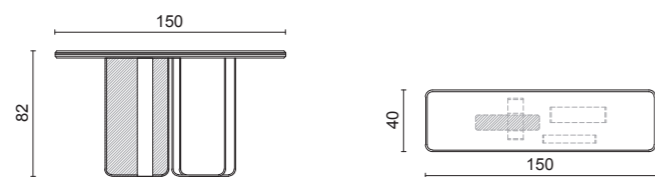

Saint Germain

CONSOLE
HOME COLLECTION

150 x 40 x 82 cm

Marble Version

Calacatta Oro marble top / E007 Black Oak finish / Bronze metal finish