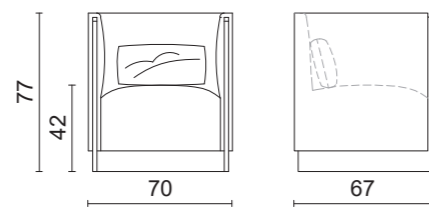

# Aline

ARMCHAIR  
HOME COLLECTION  
70 x 67 x 77 cm

Bronze lacquered finish / T160F fabric (Cat. F)

Bronze lacquered finish / T158H fabric (Cat. H)

M155 matt Brown finish / Custom fabric (Cat. I)