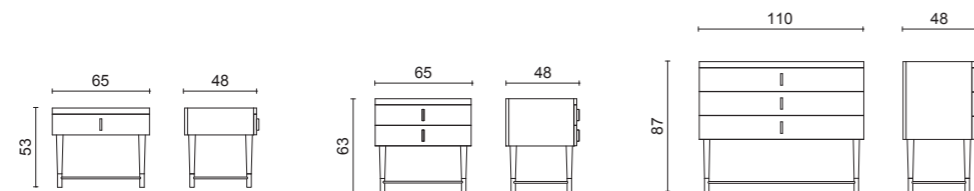

Mozart

BEDSIDE TABLE & DRAWERS' CHEST
HOME COLLECTION

Bedside Table - One Drawer: 65 x 48 x 53 cm
Bedside Table - Two Drawers: 65 x 48 x 63 cm
Drawer's Chest: 110 x 48 x 87 cm

Mozart Deluxe - Bedside Table
One Drawer - 65 x 48 x 53 cm
Calacatta Oro marble top / E007 Black Oak finish / Bronze metal finish